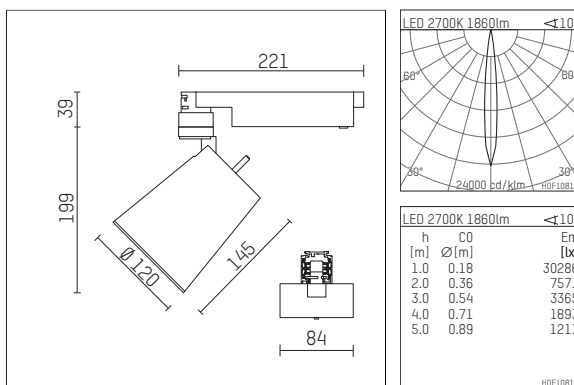

**112 337 12 910 | white**

gin.o 3  
spotlight  
LED | 28 W 2700 K

- spotlight gin.o 3
- with 3 circuit universal adapter
- for Hoffmeister control.x tracks
- circuit selection is possible while adapter is inserted into the track
- passive thermo management
- with LED 2100 lm
- colour temperature: 2700 K
- colour rendering index: CRI >90
- L90 / B10 (50.000h)
- SDCM < 2
- net luminous flux: 1860 lm
- total load: 28 W
- luminous efficacy: 66,4 lm/W
- rotationsymmetrical light distribution, spot
- beam angle: 10 °
- LED power unit integrated in adapter, electronic (POTI)
- amplitude dimming
- adapter with integrated potentiometer
- dimming range: 100-1 %
- housing of die cast aluminium
- adapter of fibreglass reinforced thermoplastic
- safety glass, clear
- color-, protection- and conversion-filters are available as accessory
- length: 221 mm, width: 84 mm, height: 238 mm
- rotatable 360°, 90° tiltable
- weight: 2,16 kg
- protection rating: IP20
- protection class I
- 5 years Hoffmeister warranty
- Made in Germany
- maximum ambient temperature: 35 ° C
- certificates: manufactured according to DIN VDE 0711 / EN 60598, CE
- colour: white (RAL9016)
- 112 337 12 910

### Additional optional accessory components

description accessory general	dimensions in mm	item number	pic.-No.
soft.shape lens for spotlights gin.o and lo.nely size 3	∅: 100	105782	01
sculpture lens for spotlights gin.o and lo.nely size 3	∅: 100	105773	02
prismatic glass for spotlights gin.o and lo.nely size 3	∅: 100	105775	03
honeycomb louver for spotlights gin.o and lo.nely size 3		105761721	04
soft.spot lens for spotlights gin.o and lo.nely size 3	∅: 100	105774	01