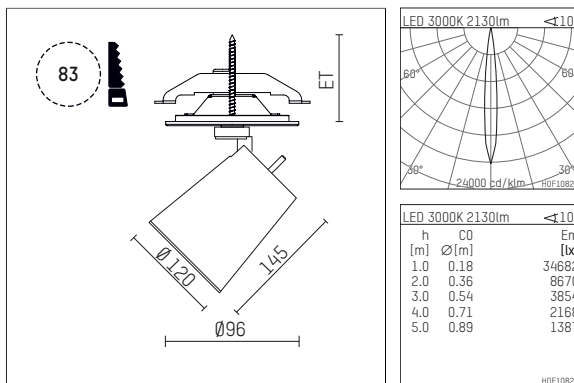

11233713 721-PA | black

gin.o 3
spotlight
LED | 28 W 3000 K

- spotlight gin.o 3
- with recessed mounting plate
- for recessed installation into wall or ceiling
- passive thermo management
- with LED 2400 lm
- colour temperature: 3000 K
- colour rendering index: CRI >90
- L90 / B10 (50.000h)
- SDCM < 2
- net luminous flux: 2130 lm
- total load: 28 W
- luminous efficacy: 76,1 lm/W
- rotationsymmetrical light distribution, spot
- beam angle: 10 °
- with external LED power unit, electronic, 220-240 V, 0/50/60 Hz
- amplitude dimming
- dimming range: 100-1 %
- power supply: supply cord with plug connection 2x5x2,5 mm², length: 360 mm
- suitable for through wiring
- housing of die cast aluminium
- safety glass, clear
- ceiling plate of die cast aluminium
- color-, protection- and conversion-filters are available as accessory
- diameter: 96 mm, recessing diameter: 83 mm
- recessing depth: 103 mm, ceiling thickness: 1-45 mm
- rotatable 360°, 90° tiltable
- weight: 2,33 kg
- protection rating: IP20
- protection class I
- 5 years Hoffmeister warranty
- Made in Germany
- maximum ambient temperature: 35 ° C
- certificates: manufactured according to DIN VDE 0711 / EN 60598, CE
- colour: black
- 11233713 721-PA

Additional optional accessory components

description accessory general	dimensions in mm	item number	pic.-No.
soft.shape lens for spotlights gin.o and lo.nely size 3	∅: 100	105782	01
sculpture lens for spotlights gin.o and lo.nely size 3	∅: 100	105773	02
prismatic glass for spotlights gin.o and lo.nely size 3	∅: 100	105775	03
honeycomb louver for spotlights gin.o and lo.nely size 3		105761721	04
soft.spot lens for spotlights gin.o and lo.nely size 3	∅: 100	105774	01