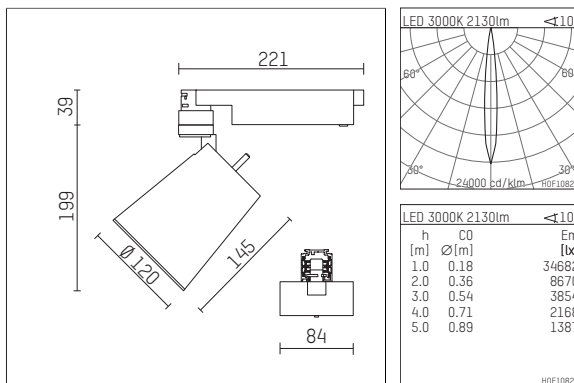

112 337 13 721 | black

gin.o 3
spotlight
LED | 28 W 3000 K

- spotlight gin.o 3
- with 3 circuit universal adapter
- for Hoffmeister control.x tracks
- circuit selection is possible while adapter is inserted into the track
- passive thermo management
- with LED 2400 lm
- colour temperature: 3000 K
- colour rendering index: CRI >90
- L90 / B10 (50.000h)
- SDCM < 2
- net luminous flux: 2130 lm
- total load: 28 W
- luminous efficacy: 76,1 lm/W
- rotationsymmetrical light distribution, spot
- beam angle: 10 °
- LED power unit integrated in adapter, electronic (POTI)
- amplitude dimming
- adapter with integrated potentiometer
- dimming range: 100-1 %
- housing of die cast aluminium
- adapter of fibreglass reinforced thermoplastic
- safety glass, clear
- color-, protection- and conversion-filters are available as accessory
- length: 221 mm, width: 84 mm, height: 238 mm
- rotatable 360°, 90° tiltable
- weight: 2,16 kg
- protection rating: IP20
- protection class I
- 5 years Hoffmeister warranty
- Made in Germany
- maximum ambient temperature: 35 ° C
- certificates: manufactured according to DIN VDE 0711 / EN 60598, CE
- colour: black
- 112 337 13 721

Additional optional accessory components

description accessory general	dimensions in mm	item number	pic.-No.
soft.shape lens for spotlights gin.o and lo.nely size 3	∅: 100	105782	01
sculpture lens for spotlights gin.o and lo.nely size 3	∅: 100	105773	02
prismatic glass for spotlights gin.o and lo.nely size 3	∅: 100	105775	03
honeycomb louver for spotlights gin.o and lo.nely size 3		105761721	04
soft.spot lens for spotlights gin.o and lo.nely size 3	∅: 100	105774	01