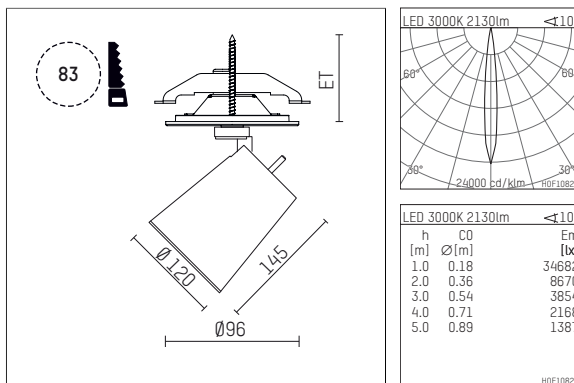

11233713 906-PA | silver

gin.o 3
spotlight
LED | 28 W 3000 K

- spotlight gin.o 3
- with recessed mounting plate
- for recessed installation into wall or ceiling
- passive thermo management
- with LED 2400 lm
- colour temperature: 3000 K
- colour rendering index: CRI >90
- L90 / B10 (50.000h)
- SDCM < 2
- net luminous flux: 2130 lm
- total load: 28 W
- luminous efficacy: 76,1 lm/W
- rotationsymmetrical light distribution, spot
- beam angle: 10 °
- with external LED power unit, electronic, 220-240 V, 0/50/60 Hz
- amplitude dimming
- dimming range: 100-1 %
- power supply: supply cord with plug connection 2x5x2,5 mm², length: 360 mm
- suitable for through wiring
- housing of die cast aluminium
- safety glass, clear
- ceiling plate of die cast aluminium
- color-, protection- and conversion-filters are available as accessory
- diameter: 96 mm, recessing diameter: 83 mm
- recessing depth: 103 mm, ceiling thickness: 1-45 mm
- rotatable 360°, 90° tiltable
- weight: 2,33 kg
- protection rating: IP20
- protection class I
- 5 years Hoffmeister warranty
- Made in Germany
- maximum ambient temperature: 35 ° C
- certificates: manufactured according to DIN VDE 0711 / EN 60598, CE
- colour: silver
- 11233713 906-PA

Additional optional accessory components

description accessory general	dimensions in mm	item number	pic.-No.
soft.shape lens for spotlights gin.o and lo.nely size 3	∅: 100	105782	01
sculpture lens for spotlights gin.o and lo.nely size 3	∅: 100	105773	02
prismatic glass for spotlights gin.o and lo.nely size 3	∅: 100	105775	03
honeycomb louver for spotlights gin.o and lo.nely size 3		105761721	04
soft.spot lens for spotlights gin.o and lo.nely size 3	∅: 100	105774	01