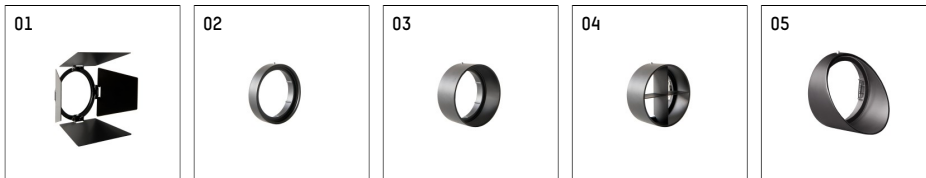

11233713 906-PA | silver

gin.o 3
spotlight
LED | 28 W 3000 K

- spotlight gin.o 3
- with recessed mounting plate
- for recessed installation into wall or ceiling
- passive thermo management
- with LED 2400 lm
- colour temperature: 3000 K
- colour rendering index: CRI >90
- L90 / B10 (50.000h)
- SDCM < 2
- net luminous flux: 2130 lm
- total load: 28 W
- luminous efficacy: 76,1 lm/W
- rotationsymmetrical light distribution, spot
- beam angle: 10 °
- with external LED power unit, electronic, 220-240 V, 0/50/60 Hz
- amplitude dimming
- dimming range: 100-1 %
- power supply: supply cord with plug connection 2x5x2,5 mm², length: 360 mm
- suitable for through wiring
- housing of die cast aluminium
- safety glass, clear
- ceiling plate of die cast aluminium
- color-, protection- and conversion-filters are available as accessory
- diameter: 96 mm, recessing diameter: 83 mm
- recessing depth: 103 mm, ceiling thickness: 1-45 mm
- rotatable 360°, 90° tiltable
- weight: 2,33 kg
- protection rating: IP20
- protection class I
- 5 years Hoffmeister warranty
- Made in Germany
- maximum ambient temperature: 35 ° C
- certificates: manufactured according to DIN VDE 0711 / EN 60598, CE
- colour: silver
- 11233713 906-PA

- Overview of accessories on the following page / s

11233713 906-PA
accessory

Optional accessories

description accessory general	dimensions in mm	item number	pic.-No.
antiglare flaps for spotlights gin.o and lo.nely size 3		105757	01
connection ring suitable for attachment of accessories for spotlights gin.o and lo.nely size 3		105760906	02
tube screen suitable for attachment of accessories for spotlights gin.o and lo.nely size 3		105759906	03
connection tube with cross louver suitable for attachment of accessories for spotlights gin.o and lo.nely size 3		105758906	04
visor suitable for attachment of accessories for spotlights gin.o and lo.nely size 3		105783906	05