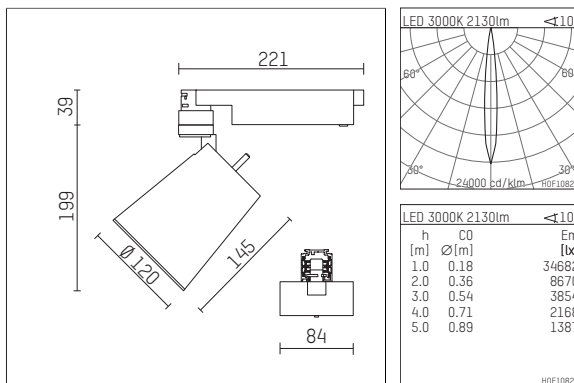

112 337 13 906 | silver

gin.o 3
spotlight
LED | 28 W 3000 K

- spotlight gin.o 3
- with 3 circuit universal adapter
- for Hoffmeister control.x tracks
- circuit selection is possible while adapter is inserted into the track
- passive thermo management
- with LED 2400 lm
- colour temperature: 3000 K
- colour rendering index: CRI >90
- L90 / B10 (50.000h)
- SDCM < 2
- net luminous flux: 2130 lm
- total load: 28 W
- luminous efficacy: 76,1 lm/W
- rotationsymmetrical light distribution, spot
- beam angle: 10 °
- LED power unit integrated in adapter, electronic (POTI)
- amplitude dimming
- adapter with integrated potentiometer
- dimming range: 100-1 %
- housing of die cast aluminium
- adapter of fibreglass reinforced thermoplastic
- safety glass, clear
- color-, protection- and conversion-filters are available as accessory
- length: 221 mm, width: 84 mm, height: 238 mm
- rotatable 360°, 90° tiltable
- weight: 2,16 kg
- protection rating: IP20
- protection class I
- 5 years Hoffmeister warranty
- Made in Germany
- maximum ambient temperature: 35 ° C
- certificates: manufactured according to DIN VDE 0711 / EN 60598, CE
- colour: silver
- 112 337 13 906

Additional optional accessory components

description accessory general	dimensions in mm	item number	pic.-No.
soft.shape lens for spotlights gin.o and lo.nely size 3	∅: 100	105782	01
sculpture lens for spotlights gin.o and lo.nely size 3	∅: 100	105773	02
prismatic glass for spotlights gin.o and lo.nely size 3	∅: 100	105775	03
honeycomb louver for spotlights gin.o and lo.nely size 3		105761721	04
soft.spot lens for spotlights gin.o and lo.nely size 3	∅: 100	105774	01