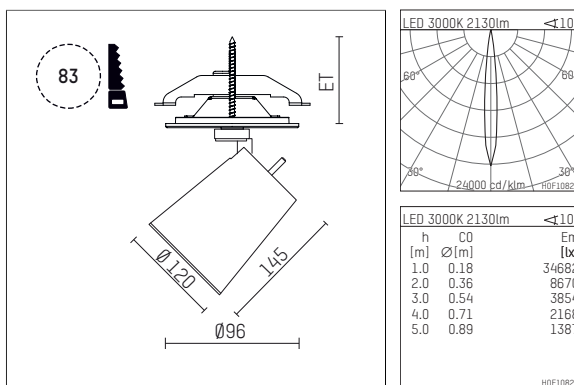

## 11233713 910-PA | white

gin.o 3  
spotlight  
LED | 28 W 3000 K

- spotlight gin.o 3
- with recessed mounting plate
- for recessed installation into wall or ceiling
- passive thermo management
- with LED 2400 lm
- colour temperature: 3000 K
- colour rendering index: CRI >90
- L90 / B10 (50.000h)
- SDCM < 2
- net luminous flux: 2130 lm
- total load: 28 W
- luminous efficacy: 76,1 lm/W
- rotationsymmetrical light distribution, spot
- beam angle: 10 °
- with external LED power unit, electronic, 220-240 V, 0/50/60 Hz
- amplitude dimming
- dimming range: 100-1 %
- power supply: supply cord with plug connection 2x5x2,5 mm², length: 360 mm
- suitable for through wiring
- housing of die cast aluminium
- safety glass, clear
- ceiling plate of die cast aluminium
- color-, protection- and conversion-filters are available as accessory
- diameter: 96 mm, recessing diameter: 83 mm
- recessing depth: 103 mm, ceiling thickness: 1-45 mm
- rotatable 360°, 90° tiltable
- weight: 2,33 kg
- protection rating: IP20
- protection class I
- 5 years Hoffmeister warranty
- Made in Germany
- maximum ambient temperature: 35 ° C
- certificates: manufactured according to DIN VDE 0711 / EN 60598, CE
- colour: white (RAL9016)
- 11233713 910-PA

### Additional optional accessory components

description accessory general	dimensions in mm	item number	pic.-No.
soft.shape lens for spotlights gin.o and lo.nely size 3	∅: 100	105782	01
sculpture lens for spotlights gin.o and lo.nely size 3	∅: 100	105773	02
prismatic glass for spotlights gin.o and lo.nely size 3	∅: 100	105775	03
honeycomb louver for spotlights gin.o and lo.nely size 3		105761721	04
soft.spot lens for spotlights gin.o and lo.nely size 3	∅: 100	105774	01