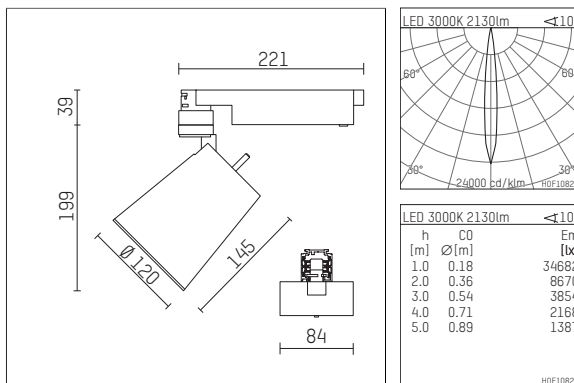

112 337 13 910 | white

gin.o 3
spotlight
LED | 28 W 3000 K

- spotlight gin.o 3
- with 3 circuit universal adapter
- for Hoffmeister control.x tracks
- circuit selection is possible while adapter is inserted into the track
- passive thermo management
- with LED 2400 lm
- colour temperature: 3000 K
- colour rendering index: CRI >90
- L90 / B10 (50.000h)
- SDCM < 2
- net luminous flux: 2130 lm
- total load: 28 W
- luminous efficacy: 76,1 lm/W
- rotationsymmetrical light distribution, spot
- beam angle: 10 °
- LED power unit integrated in adapter, electronic (POTI)
- amplitude dimming
- adapter with integrated potentiometer
- dimming range: 100-1 %
- housing of die cast aluminium
- adapter of fibreglass reinforced thermoplastic
- safety glass, clear
- color-, protection- and conversion-filters are available as accessory
- length: 221 mm, width: 84 mm, height: 238 mm
- rotatable 360°, 90° tiltable
- weight: 2,16 kg
- protection rating: IP20
- protection class I
- 5 years Hoffmeister warranty
- Made in Germany
- maximum ambient temperature: 35 ° C
- certificates: manufactured according to DIN VDE 0711 / EN 60598, CE
- colour: white (RAL9016)
- 112 337 13 910

Additional optional accessory components

description accessory general	dimensions in mm	item number	pic.-No.
soft.shape lens for spotlights gin.o and lo.nely size 3	∅: 100	105782	01
sculpture lens for spotlights gin.o and lo.nely size 3	∅: 100	105773	02
prismatic glass for spotlights gin.o and lo.nely size 3	∅: 100	105775	03
honeycomb louver for spotlights gin.o and lo.nely size 3		105761721	04
soft.spot lens for spotlights gin.o and lo.nely size 3	∅: 100	105774	01