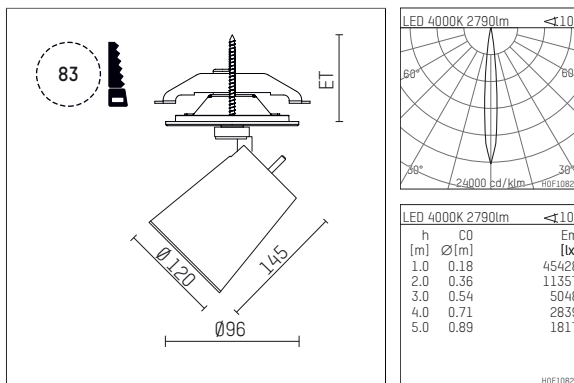

11233714 721-PA | black

gin.o 3
spotlight
LED | 28 W 4000 K

- spotlight gin.o 3
- with recessed mounting plate
- for recessed installation into wall or ceiling
- passive thermo management
- with LED 3150 lm
- colour temperature: 4000 K
- colour rendering index: CRI >80
- L90 / B10 (50.000h)
- SDCM < 2
- net luminous flux: 2790 lm
- total load: 28 W
- luminous efficacy: 99,6 lm/W
- rotationsymmetrical light distribution, spot
- beam angle: 10 °
- with external LED power unit, electronic, 220-240 V, 0/50/60 Hz
- amplitude dimming
- dimming range: 100-1 %
- power supply: supply cord with plug connection 2x5x2,5 mm², length: 360 mm
- suitable for through wiring
- housing of die cast aluminium
- safety glass, clear
- ceiling plate of die cast aluminium
- color-, protection- and conversion-filters are available as accessory
- diameter: 96 mm, recessing diameter: 83 mm
- recessing depth: 103 mm, ceiling thickness: 1-45 mm
- rotatable 360°, 90° tiltable
- weight: 2,33 kg
- protection rating: IP20
- protection class I
- 5 years Hoffmeister warranty
- Made in Germany
- maximum ambient temperature: 35 ° C
- certificates: manufactured according to DIN VDE 0711 / EN 60598, CE
- colour: black
- 11233714 721-PA

Additional optional accessory components

description accessory general	dimensions in mm	item number	pic.-No.
soft.shape lens for spotlights gin.o and lo.nely size 3	∅: 100	105782	01
sculpture lens for spotlights gin.o and lo.nely size 3	∅: 100	105773	02
prismatic glass for spotlights gin.o and lo.nely size 3	∅: 100	105775	03
honeycomb louver for spotlights gin.o and lo.nely size 3		105761721	04
soft.spot lens for spotlights gin.o and lo.nely size 3	∅: 100	105774	01