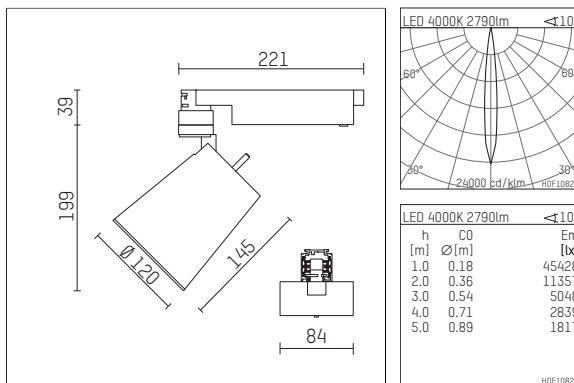

112 337 14 721 | black

gin.o 3  
spotlight  
LED | 28 W 4000 K

- spotlight gin.o 3
- with 3 circuit universal adapter
- for Hoffmeister control.x tracks
- circuit selection is possible while adapter is inserted into the track
- passive thermo management
- with LED 3150 lm
- colour temperature: 4000 K
- colour rendering index: CRI >80
- L90 / B10 (50.000h)
- SDCM < 2
- net luminous flux: 2790 lm
- total load: 28 W
- luminous efficacy: 99,6 lm/W
- rotationsymmetrical light distribution, spot
- beam angle: 10 °
- LED power unit integrated in adapter, electronic (POTI)
- amplitude dimming
- adapter with integrated potentiometer
- dimming range: 100-1 %
- housing of die cast aluminium
- adapter of fibreglass reinforced thermoplastic
- safety glass, clear
- color-, protection- and conversion-filters are available as accessory
- length: 221 mm, width: 84 mm, height: 238 mm
- rotatable 360°, 90° tiltable
- weight: 2,16 kg
- protection rating: IP20
- protection class I
- 5 years Hoffmeister warranty
- Made in Germany
- maximum ambient temperature: 35 ° C
- certificates: manufactured according to DIN VDE 0711 / EN 60598, CE
- colour: black
- 112 337 14 721

### Additional optional accessory components

| description accessory general                               | dimensions in mm | item number | pic.-No. |
|---|------------------|-------------|----------|
| soft.shape lens<br>for spotlights gin.o and lo.nely size 3  | Ø: 100           | 105782      | 01       |
| sculpture lens<br>for spotlights gin.o and lo.nely size 3   | Ø: 100           | 105773      | 02       |
| prismatic glass<br>for spotlights gin.o and lo.nely size 3  | Ø: 100           | 105775      | 03       |
| honeycomb louver<br>for spotlights gin.o and lo.nely size 3 |                  | 105761721   | 04       |
| soft.spot lens<br>for spotlights gin.o and lo.nely size 3   | Ø: 100           | 105774      | 01       |