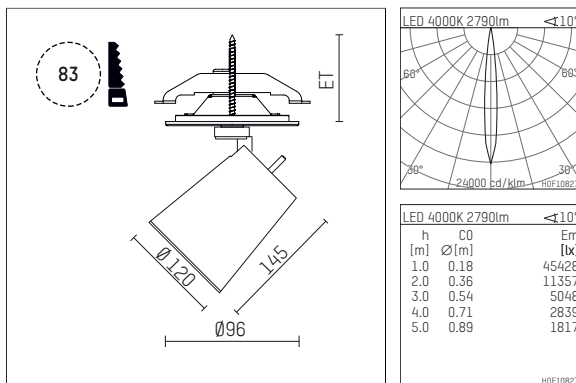

11233714 906-PA | silver

gin.o 3
spotlight
LED | 28 W 4000 K

- spotlight gin.o 3
- with recessed mounting plate
- for recessed installation into wall or ceiling
- passive thermo management
- with LED 3150 lm
- colour temperature: 4000 K
- colour rendering index: CRI >80
- L90 / B10 (50.000h)
- SDCM < 2
- net luminous flux: 2790 lm
- total load: 28 W
- luminous efficacy: 99,6 lm/W
- rotationsymmetrical light distribution, spot
- beam angle: 10 °
- with external LED power unit, electronic, 220-240 V, 0/50/60 Hz
- amplitude dimming
- dimming range: 100-1 %
- power supply: supply cord with plug connection 2x5x2,5 mm², length: 360 mm
- suitable for through wiring
- housing of die cast aluminium
- safety glass, clear
- ceiling plate of die cast aluminium
- color-, protection- and conversion-filters are available as accessory
- diameter: 96 mm, recessing diameter: 83 mm
- recessing depth: 103 mm, ceiling thickness: 1-45 mm
- rotatable 360°, 90° tiltable
- weight: 2,33 kg
- protection rating: IP20
- protection class I
- 5 years Hoffmeister warranty
- Made in Germany
- maximum ambient temperature: 35 ° C
- certificates: manufactured according to DIN VDE 0711 / EN 60598, CE
- colour: silver
- 11233714 906-PA

Additional optional accessory components

description accessory general	dimensions in mm	item number	pic.-No.
soft.shape lens for spotlights gin.o and lo.nely size 3	∅: 100	105782	01
sculpture lens for spotlights gin.o and lo.nely size 3	∅: 100	105773	02
prismatic glass for spotlights gin.o and lo.nely size 3	∅: 100	105775	03
honeycomb louver for spotlights gin.o and lo.nely size 3		105761721	04
soft.spot lens for spotlights gin.o and lo.nely size 3	∅: 100	105774	01