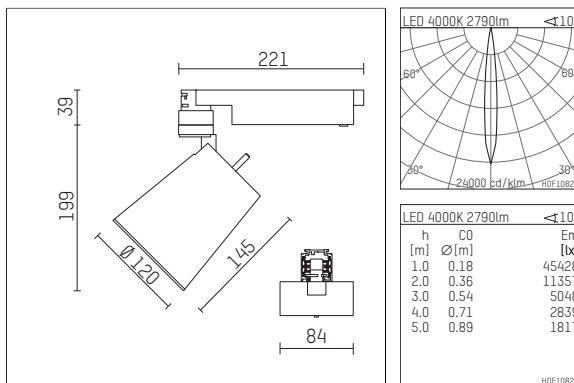

112 337 14 906 | silver

gin.o 3
spotlight
LED | 28 W 4000 K

- spotlight gin.o 3
- with 3 circuit universal adapter
- for Hoffmeister control.x tracks
- circuit selection is possible while adapter is inserted into the track
- passive thermo management
- with LED 3150 lm
- colour temperature: 4000 K
- colour rendering index: CRI >80
- L90 / B10 (50.000h)
- SDCM < 2
- net luminous flux: 2790 lm
- total load: 28 W
- luminous efficacy: 99,6 lm/W
- rotationsymmetrical light distribution, spot
- beam angle: 10 °
- LED power unit integrated in adapter, electronic (POTI)
- amplitude dimming
- adapter with integrated potentiometer
- dimming range: 100-1 %
- housing of die cast aluminium
- adapter of fibreglass reinforced thermoplastic
- safety glass, clear
- color-, protection- and conversion-filters are available as accessory
- length: 221 mm, width: 84 mm, height: 238 mm
- rotatable 360°, 90° tiltable
- weight: 2,16 kg
- protection rating: IP20
- protection class I
- 5 years Hoffmeister warranty
- Made in Germany
- maximum ambient temperature: 35 ° C
- certificates: manufactured according to DIN VDE 0711 / EN 60598, CE
- colour: silver
- 112 337 14 906

Additional optional accessory components

description accessory general	dimensions in mm	item number	pic.-No.
soft.shape lens for spotlights gin.o and lo.nely size 3	Ø: 100	105782	01
sculpture lens for spotlights gin.o and lo.nely size 3	Ø: 100	105773	02
prismatic glass for spotlights gin.o and lo.nely size 3	Ø: 100	105775	03
honeycomb louver for spotlights gin.o and lo.nely size 3		105761721	04
soft.spot lens for spotlights gin.o and lo.nely size 3	Ø: 100	105774	01