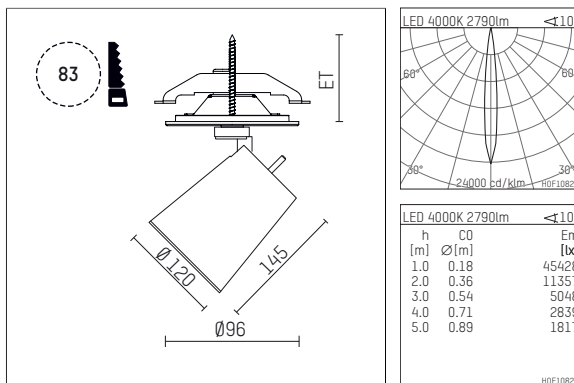

11233714 910-PA | white

gin.o 3
spotlight
LED | 28 W 4000 K

- spotlight gin.o 3
- with recessed mounting plate
- for recessed installation into wall or ceiling
- passive thermo management
- with LED 3150 lm
- colour temperature: 4000 K
- colour rendering index: CRI >80
- L90 / B10 (50.000h)
- SDCM < 2
- net luminous flux: 2790 lm
- total load: 28 W
- luminous efficacy: 99,6 lm/W
- rotationsymmetrical light distribution, spot
- beam angle: 10 °
- with external LED power unit, electronic, 220-240 V, 0/50/60 Hz
- amplitude dimming
- dimming range: 100-1 %
- power supply: supply cord with plug connection 2x5x2,5 mm², length: 360 mm
- suitable for through wiring
- housing of die cast aluminium
- safety glass, clear
- ceiling plate of die cast aluminium
- color-, protection- and conversion-filters are available as accessory
- diameter: 96 mm, recessing diameter: 83 mm
- recessing depth: 103 mm, ceiling thickness: 1-45 mm
- rotatable 360°, 90° tiltable
- weight: 2,33 kg
- protection rating: IP20
- protection class I
- 5 years Hoffmeister warranty
- Made in Germany
- maximum ambient temperature: 35 ° C
- certificates: manufactured according to DIN VDE 0711 / EN 60598, CE
- colour: white (RAL9016)
- 11233714 910-PA

Additional optional accessory components

description accessory general	dimensions in mm	item number	pic.-No.
soft.shape lens for spotlights gin.o and lo.nely size 3	∅: 100	105782	01
sculpture lens for spotlights gin.o and lo.nely size 3	∅: 100	105773	02
prismatic glass for spotlights gin.o and lo.nely size 3	∅: 100	105775	03
honeycomb louver for spotlights gin.o and lo.nely size 3		105761721	04
soft.spot lens for spotlights gin.o and lo.nely size 3	∅: 100	105774	01