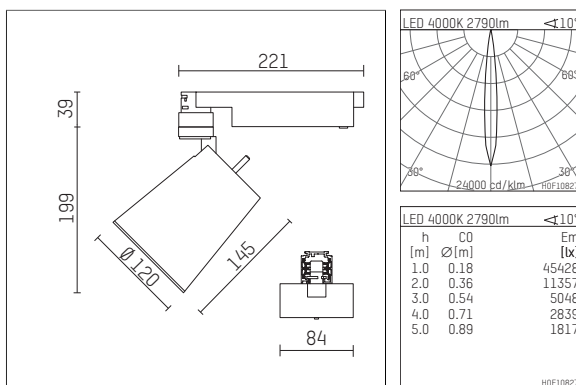

112 337 14 910 | white

gin.o 3
spotlight
LED | 28 W 4000 K

- spotlight gin.o 3
- with 3 circuit universal adapter
- for Hoffmeister control.x tracks
- circuit selection is possible while adapter is inserted into the track
- passive thermo management
- with LED 3150 lm
- colour temperature: 4000 K
- colour rendering index: CRI >80
- L90 / B10 (50.000h)
- SDCM < 2
- net luminous flux: 2790 lm
- total load: 28 W
- luminous efficacy: 99,6 lm/W
- rotationsymmetrical light distribution, spot
- beam angle: 10 °
- LED power unit integrated in adapter, electronic (POTI)
- amplitude dimming
- adapter with integrated potentiometer
- dimming range: 100-1 %
- housing of die cast aluminium
- adapter of fibreglass reinforced thermoplastic
- safety glass, clear
- color-, protection- and conversion-filters are available as accessory
- length: 221 mm, width: 84 mm, height: 238 mm
- rotatable 360°, 90° tiltable
- weight: 2,16 kg
- protection rating: IP20
- protection class I
- 5 years Hoffmeister warranty
- Made in Germany
- maximum ambient temperature: 35 ° C
- certificates: manufactured according to DIN VDE 0711 / EN 60598, CE
- colour: white (RAL9016)
- 112 337 14 910

Additional optional accessory components

description accessory general	dimensions in mm	item number	pic.-No.
soft.shape lens for spotlights gin.o and lo.nely size 3	Ø: 100	105782	01
sculpture lens for spotlights gin.o and lo.nely size 3	Ø: 100	105773	02
prismatic glass for spotlights gin.o and lo.nely size 3	Ø: 100	105775	03
honeycomb louver for spotlights gin.o and lo.nely size 3		105761721	04
soft.spot lens for spotlights gin.o and lo.nely size 3	Ø: 100	105774	01