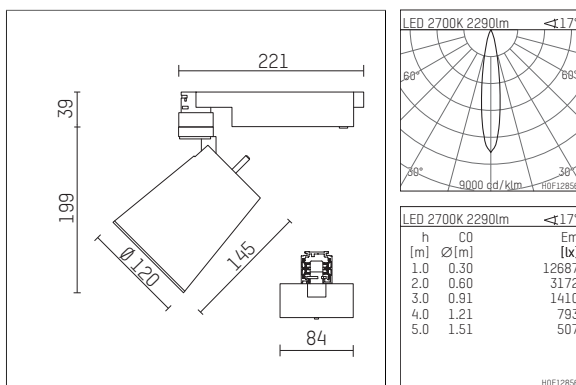

## 112 370 02 721 D | black

gin.o 3  
spotlight  
LED COB | 41 W 2700 K

- spotlight gin.o 3
- with 3 circuit DALI adapter
- for Hoffmeister control.x tracks
- circuit selection is possible while adapter is inserted into the track
- passive thermo management
- with LED COB 3000 lm
- colour temperature: 2700 K
- colour rendering index: CRI >90
- L90 / B10 (50.000h)
- SDCM < 2
- net luminous flux: 2290 lm
- total load: 41 W
- luminous efficacy: 55,9 lm/W
- rotationsymmetrical light distribution, spot
- reflector of aluminium, silver anodised
- LED power unit integrated in adapter, electronic (DALI), 220-240 V, 0/50/60 Hz
- amplitude dimming
- dimming range: 100-1 %
- housing of die cast aluminium
- adapter of fibreglass reinforced thermoplastic
- color-, protection- and conversion-filters are available as accessory
- length: 221 mm, width: 84 mm, height: 238 mm
- rotatable 360°, 90° tiltable
- weight: 1,85 kg
- protection rating: IP20
- protection class I
- 5 years Hoffmeister warranty
- Made in Germany
- maximum ambient temperature: 45 ° C
- certificates: manufactured according to DIN VDE 0711 / EN 60598, CE
- colour: black
- 112 370 02 721 D

### Additional optional accessory components

description accessory general	dimensions in mm	item number	pic.-No.
soft.shape lens for spotlights gin.o and lo.nely size 3	Ø: 100	105782	01
sculpture lens for spotlights gin.o and lo.nely size 3	Ø: 100	105773	02
prismatic glass for spotlights gin.o and lo.nely size 3	Ø: 100	105775	03
honeycomb louver for spotlights gin.o and lo.nely size 3		105761721	04
soft.spot lens for spotlights gin.o and lo.nely size 3	Ø: 100	105774	01