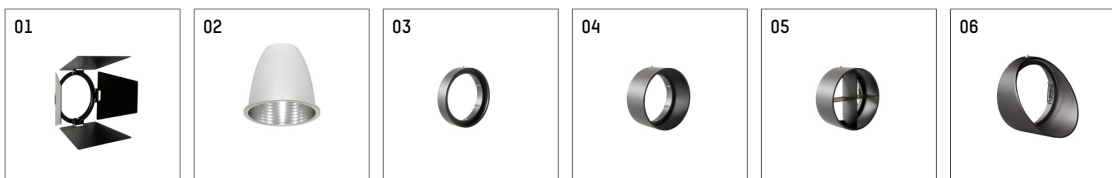

**112 370 02 721 | black**

gin.o 3

spotlight

LED COB | 41 W 2700 K

- spotlight gin.o 3
- with 3 circuit universal adapter
- for Hoffmeister control.x tracks
- circuit selection is possible while adapter is inserted into the track
- passive thermo management
- with LED COB 3000 lm
- colour temperature: 2700 K
- colour rendering index: CRI >90
- L90 / B10 (50.000h)
- SDCM < 2
- net luminous flux: 2290 lm
- total load: 41 W
- luminous efficacy: 55,9 lm/W
- rotationsymmetrical light distribution, spot
- reflector of aluminium, silver anodised
- LED power unit integrated in adapter, electronic, 220-240 V, 50/60 Hz
- housing of die cast aluminium
- adapter of fibreglass reinforced thermoplastic
- color-, protection- and conversion-filters are available as accessory
- length: 221 mm, width: 84 mm, height: 238 mm
- rotatable 360°, 90° tiltable
- weight: 1,5 kg
- protection rating: IP20
- protection class I
- 5 years Hoffmeister warranty
- Made in Germany
- maximum ambient temperature: 45 °C
- certificates: manufactured according to DIN VDE 0711 / EN 60598, CE
- colour: black
- 112 370 02 721

### Optional accessories

description accessory general	dimensions in mm	item number	pic.-No.
antiglare flaps for spotlights gin.o and lo.nely size 3		105757	01
changable reflector flood for gin.o 3 and directional spotlight SAM		112 372 00 000	02
changable reflector medium for gin.o 3 and directional spotlight SAM		112 371 00 000	02
connection ring suitable for attachment of accessories for spotlights gin.o and lo.nely size 3		105760721	03
tube screen suitable for attachment of accessories for spotlights gin.o and lo.nely size 3		105759721	04
connection tube with cross louver suitable for attachment of accessories for spotlights gin.o and lo.nely size 3		105758721	05
visor suitable for attachment of accessories for spotlights gin.o and lo.nely size 3		105783721	06