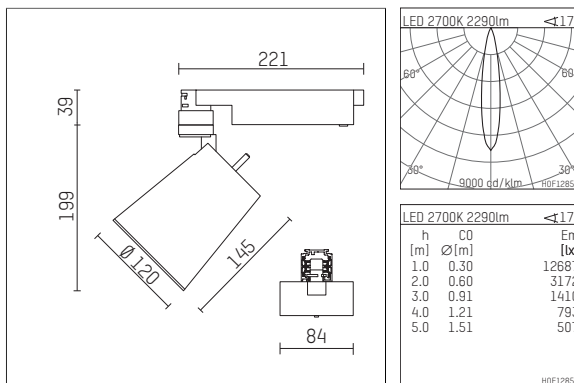

**112 370 02 721 | black**

gin.o 3

spotlight

LED COB | 41 W 2700 K

- spotlight gin.o 3
- with 3 circuit universal adapter
- for Hoffmeister control.x tracks
- circuit selection is possible while adapter is inserted into the track
- passive thermo management
- with LED COB 3000 lm
- colour temperature: 2700 K
- colour rendering index: CRI >90
- L90 / B10 (50.000h)
- SDCM < 2
- net luminous flux: 2290 lm
- total load: 41 W
- luminous efficacy: 55,9 lm/W
- rotationsymmetrical light distribution, spot
- reflector of aluminium, silver anodised
- LED power unit integrated in adapter, electronic, 220-240 V, 50/60 Hz
- housing of die cast aluminium
- adapter of fibreglass reinforced thermoplastic
- color-, protection- and conversion-filters are available as accessory
- length: 221 mm, width: 84 mm, height: 238 mm
- rotatable 360°, 90° tiltable
- weight: 1,5 kg
- protection rating: IP20
- protection class I
- 5 years Hoffmeister warranty
- Made in Germany
- maximum ambient temperature: 45 °C
- certificates: manufactured according to DIN VDE 0711 / EN 60598, CE
- colour: black
- 112 370 02 721

### Additional optional accessory components

description accessory general	dimensions in mm	item number	pic.-No.
soft.shape lens for spotlights gin.o and lo.nely size 3	Ø: 100	105782	01
sculpture lens for spotlights gin.o and lo.nely size 3	Ø: 100	105773	02
prismatic glass for spotlights gin.o and lo.nely size 3	Ø: 100	105775	03
honeycomb louver for spotlights gin.o and lo.nely size 3		105761721	04
soft.spot lens for spotlights gin.o and lo.nely size 3	Ø: 100	105774	01