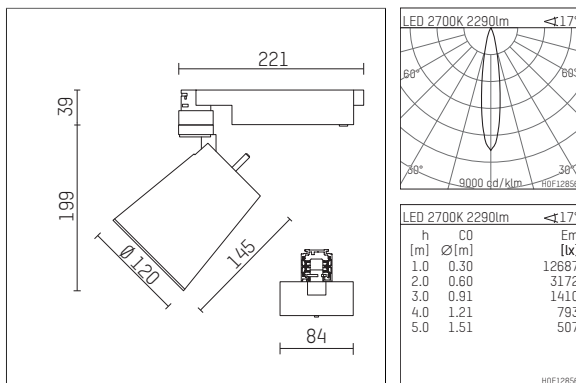

112 370 02 906 D | silver

gin.o 3
spotlight
LED COB | 41 W 2700 K

- spotlight gin.o 3
- with 3 circuit DALI adapter
- for Hoffmeister control.x tracks
- circuit selection is possible while adapter is inserted into the track
- passive thermo management
- with LED COB 3000 lm
- colour temperature: 2700 K
- colour rendering index: CRI >90
- L90 / B10 (50.000h)
- SDCM < 2
- net luminous flux: 2290 lm
- total load: 41 W
- luminous efficacy: 55,9 lm/W
- rotationsymmetrical light distribution, spot
- reflector of aluminium, silver anodised
- LED power unit integrated in adapter, electronic (DALI), 220-240 V, 0/50/60 Hz
- amplitude dimming
- dimming range: 100-1 %
- housing of die cast aluminium
- adapter of fibreglass reinforced thermoplastic
- color-, protection- and conversion-filters are available as accessory
- length: 221 mm, width: 84 mm, height: 238 mm
- rotatable 360°, 90° tiltable
- weight: 1,85 kg
- protection rating: IP20
- protection class I
- 5 years Hoffmeister warranty
- Made in Germany
- maximum ambient temperature: 45 ° C
- certificates: manufactured according to DIN VDE 0711 / EN 60598, CE
- colour: silver
- 112 370 02 906 D

Additional optional accessory components

description accessory general	dimensions in mm	item number	pic.-No.
soft.shape lens for spotlights gin.o and lo.nely size 3	Ø: 100	105782	01
sculpture lens for spotlights gin.o and lo.nely size 3	Ø: 100	105773	02
prismatic glass for spotlights gin.o and lo.nely size 3	Ø: 100	105775	03
honeycomb louver for spotlights gin.o and lo.nely size 3		105761721	04
soft.spot lens for spotlights gin.o and lo.nely size 3	Ø: 100	105774	01