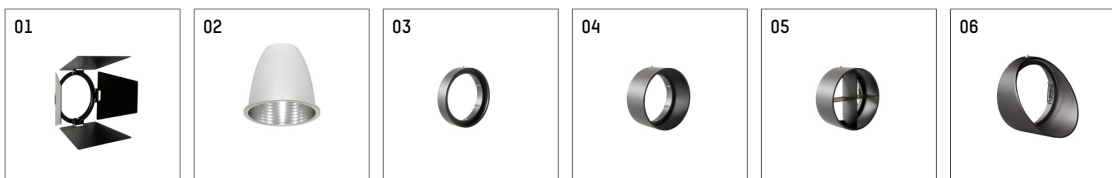

112 370 02 906 | silver

gin.o 3
spotlight
LED COB | 41 W 2700 K

- spotlight gin.o 3
- with 3 circuit universal adapter
- for Hoffmeister control.x tracks
- circuit selection is possible while adapter is inserted into the track
- passive thermo management
- with LED COB 3000 lm
- colour temperature: 2700 K
- colour rendering index: CRI >90
- L90 / B10 (50.000h)
- SDCM < 2
- net luminous flux: 2290 lm
- total load: 41 W
- luminous efficacy: 55,9 lm/W
- rotationsymmetrical light distribution, spot
- reflector of aluminium, silver anodised
- LED power unit integrated in adapter, electronic, 220-240 V, 50/60 Hz
- housing of die cast aluminium
- adapter of fibreglass reinforced thermoplastic
- color-, protection- and conversion-filters are available as accessory
- length: 221 mm, width: 84 mm, height: 238 mm
- rotatable 360°, 90° tiltable
- weight: 1,5 kg
- protection rating: IP20
- protection class I
- 5 years Hoffmeister warranty
- Made in Germany
- maximum ambient temperature: 45 °C
- certificates: manufactured according to DIN VDE 0711 / EN 60598, CE
- colour: silver
- 112 370 02 906

- Overview of accessories on the following page / s

112 370 02 906

accessory

Optional accessories

description accessory general	dimensions in mm	item number	pic.-No.
antiglare flaps for spotlights gin.o and lo.nely size 3		105757	01
changable reflector flood for gin.o 3 and directional spotlight SAM		112 372 00 000	02
changable reflector medium for gin.o 3 and directional spotlight SAM		112 371 00 000	02
connection ring suitable for attachment of accessories for spotlights gin.o and lo.nely size 3		105760906	03
tube screen suitable for attachment of accessories for spotlights gin.o and lo.nely size 3		105759906	04
connection tube with cross louver suitable for attachment of accessories for spotlights gin.o and lo.nely size 3		105758906	05
visor suitable for attachment of accessories for spotlights gin.o and lo.nely size 3		105783906	06