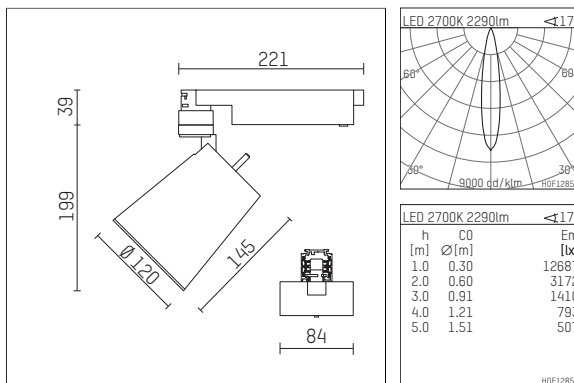

112 370 02 906 | silver

gin.o 3
spotlight
LED COB | 41 W 2700 K

- spotlight gin.o 3
- with 3 circuit universal adapter
- for Hoffmeister control.x tracks
- circuit selection is possible while adapter is inserted into the track
- passive thermo management
- with LED COB 3000 lm
- colour temperature: 2700 K
- colour rendering index: CRI >90
- L90 / B10 (50.000h)
- SDCM < 2
- net luminous flux: 2290 lm
- total load: 41 W
- luminous efficacy: 55,9 lm/W
- rotationsymmetrical light distribution, spot
- reflector of aluminium, silver anodised
- LED power unit integrated in adapter, electronic, 220-240 V, 50/60 Hz
- housing of die cast aluminium
- adapter of fibreglass reinforced thermoplastic
- color-, protection- and conversion-filters are available as accessory
- length: 221 mm, width: 84 mm, height: 238 mm
- rotatable 360°, 90° tiltable
- weight: 1,5 kg
- protection rating: IP20
- protection class I
- 5 years Hoffmeister warranty
- Made in Germany
- maximum ambient temperature: 45 °C
- certificates: manufactured according to DIN VDE 0711 / EN 60598, CE
- colour: silver
- 112 370 02 906

Additional optional accessory components

description accessory general	dimensions in mm	item number	pic.-No.
soft.shape lens for spotlights gin.o and lo.nely size 3	Ø: 100	105782	01
sculpture lens for spotlights gin.o and lo.nely size 3	Ø: 100	105773	02
prismatic glass for spotlights gin.o and lo.nely size 3	Ø: 100	105775	03
honeycomb louver for spotlights gin.o and lo.nely size 3		105761721	04
soft.spot lens for spotlights gin.o and lo.nely size 3	Ø: 100	105774	01