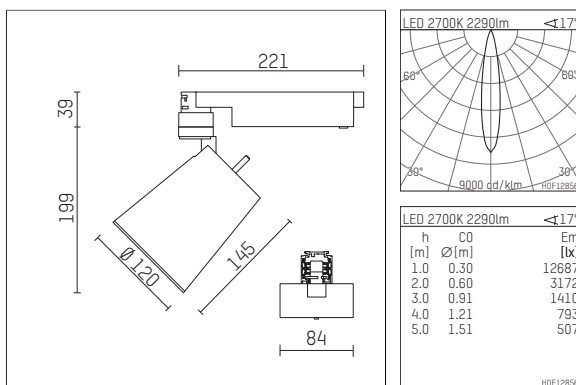

## 112 370 02 910 D | white

gin.o 3  
spotlight  
LED COB | 41 W 2700 K

- spotlight gin.o 3
- with 3 circuit DALI adapter
- for Hoffmeister control.x tracks
- circuit selection is possible while adapter is inserted into the track
- passive thermo management
- with LED COB 3000 lm
- colour temperature: 2700 K
- colour rendering index: CRI >90
- L90 / B10 (50.000h)
- SDCM < 2
- net luminous flux: 2290 lm
- total load: 41 W
- luminous efficacy: 55,9 lm/W
- rotationsymmetrical light distribution, spot
- reflector of aluminium, silver anodised
- LED power unit integrated in adapter, electronic (DALI), 220-240 V, 0/50/60 Hz
- amplitude dimming
- dimming range: 100-1 %
- housing of die cast aluminium
- adapter of fibreglass reinforced thermoplastic
- color-, protection- and conversion-filters are available as accessory
- length: 221 mm, width: 84 mm, height: 238 mm
- rotatable 360°, 90° tilttable
- weight: 1,85 kg
- protection rating: IP20
- protection class I
- 5 years Hoffmeister warranty
- Made in Germany
- maximum ambient temperature: 45 ° C
- certificates: manufactured according to DIN VDE 0711 / EN 60598, CE
- colour: white (RAL9016)
- 112 370 02 910 D

### Additional optional accessory components

description accessory general	dimensions in mm	item number	pic.-No.
soft.shape lens for spotlights gin.o and lo.nely size 3	Ø: 100	105782	01
sculpture lens for spotlights gin.o and lo.nely size 3	Ø: 100	105773	02
prismatic glass for spotlights gin.o and lo.nely size 3	Ø: 100	105775	03
honeycomb louver for spotlights gin.o and lo.nely size 3		105761721	04
soft.spot lens for spotlights gin.o and lo.nely size 3	Ø: 100	105774	01