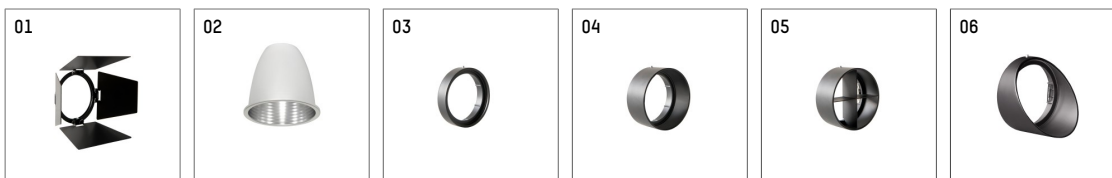

## 112 370 02 910 D | white

gin.o 3  
spotlight  
LED COB | 41 W 2700 K

- spotlight gin.o 3
- with 3 circuit DALI adapter
- for Hoffmeister control.x tracks
- circuit selection is possible while adapter is inserted into the track
- passive thermo management
- with LED COB 3000 lm
- colour temperature: 2700 K
- colour rendering index: CRI >90
- L90 / B10 (50.000h)
- SDCM < 2
- net luminous flux: 2290 lm
- total load: 41 W
- luminous efficacy: 55,9 lm/W
- rotationsymmetrical light distribution, spot
- reflector of aluminium, silver anodised
- LED power unit integrated in adapter, electronic (DALI), 220-240 V, 0/50/60 Hz
- amplitude dimming
- dimming range: 100-1 %
- housing of die cast aluminium
- adapter of fibreglass reinforced thermoplastic
- color-, protection- and conversion-filters are available as accessory
- length: 221 mm, width: 84 mm, height: 238 mm
- rotatable 360°, 90° tilttable
- weight: 1,85 kg
- protection rating: IP20
- protection class I
- 5 years Hoffmeister warranty
- Made in Germany
- maximum ambient temperature: 45 ° C
- certificates: manufactured according to DIN VDE 0711 / EN 60598, CE
- colour: white (RAL9016)
- 112 370 02 910 D

### Optional accessories

description accessory general	dimensions in mm	item number	pic.-No.
antiglare flaps for spotlights gin.o and lo.nely size 3		105757	01
changable reflector flood for gin.o 3 and directional spotlight SAM		112 372 00 000	02
changable reflector medium for gin.o 3 and directional spotlight SAM		112 371 00 000	02
connection ring suitable for attachment of accessories for spotlights gin.o and lo.nely size 3		105760910	03
tube screen suitable for attachment of accessories for spotlights gin.o and lo.nely size 3		105759910	04
connection tube with cross louver suitable for attachment of accessories for spotlights gin.o and lo.nely size 3		105758910	05
visor suitable for attachment of accessories for spotlights gin.o and lo.nely size 3		105783910	06