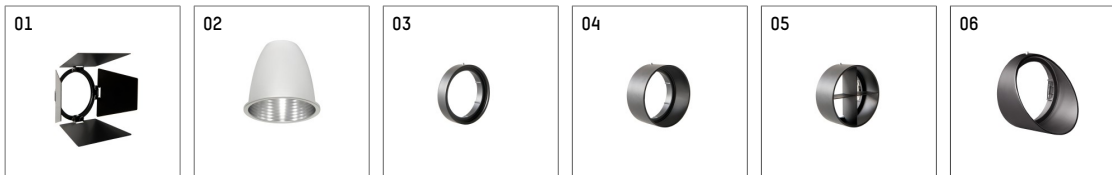

112 370 02 910

accessory

Optional accessories

description accessory general	dimensions in mm	item number	pic.-No.
antiglare flaps for spotlights gin.o and lo.nely size 3		105757	01
changable reflector flood for gin.o 3 and directional spotlight SAM		112 372 00 000	02
changable reflector medium for gin.o 3 and directional spotlight SAM		112 371 00 000	02
connection ring suitable for attachment of accessories for spotlights gin.o and lo.nely size 3		105760910	03
tube screen suitable for attachment of accessories for spotlights gin.o and lo.nely size 3		105759910	04
connection tube with cross louver suitable for attachment of accessories for spotlights gin.o and lo.nely size 3		105758910	05
visor suitable for attachment of accessories for spotlights gin.o and lo.nely size 3		105783910	06