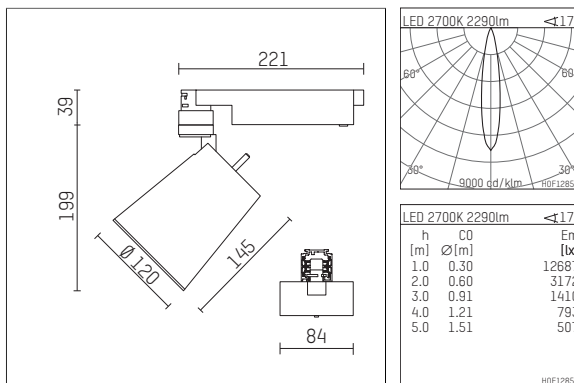

**112 370 02 910 | white**

gin.o 3

spotlight

LED COB | 41 W 2700 K

- spotlight gin.o 3
- with 3 circuit universal adapter
- for Hoffmeister control.x tracks
- circuit selection is possible while adapter is inserted into the track
- passive thermo management
- with LED COB 3000 lm
- colour temperature: 2700 K
- colour rendering index: CRI >90
- L90 / B10 (50.000h)
- SDCM < 2
- net luminous flux: 2290 lm
- total load: 41 W
- luminous efficacy: 55,9 lm/W
- rotationsymmetrical light distribution, spot
- reflector of aluminium, silver anodised
- LED power unit integrated in adapter, electronic, 220-240 V, 50/60 Hz
- housing of die cast aluminium
- adapter of fibreglass reinforced thermoplastic
- color-, protection- and conversion-filters are available as accessory
- length: 221 mm, width: 84 mm, height: 238 mm
- rotatable 360°, 90° tiltable
- weight: 1,5 kg
- protection rating: IP20
- protection class I
- 5 years Hoffmeister warranty
- Made in Germany
- maximum ambient temperature: 45 °C
- certificates: manufactured according to DIN VDE 0711 / EN 60598, CE
- colour: white (RAL9016)
- 112 370 02 910

### Additional optional accessory components

| description accessory general                               | dimensions in mm | item number | pic.-No. |
|---|------------------|-------------|----------|
| soft.shape lens<br>for spotlights gin.o and lo.nely size 3  | Ø: 100           | 105782      | 01       |
| sculpture lens<br>for spotlights gin.o and lo.nely size 3   | Ø: 100           | 105773      | 02       |
| prismatic glass<br>for spotlights gin.o and lo.nely size 3  | Ø: 100           | 105775      | 03       |
| honeycomb louver<br>for spotlights gin.o and lo.nely size 3 |                  | 105761721   | 04       |
| soft.spot lens<br>for spotlights gin.o and lo.nely size 3   | Ø: 100           | 105774      | 01       |