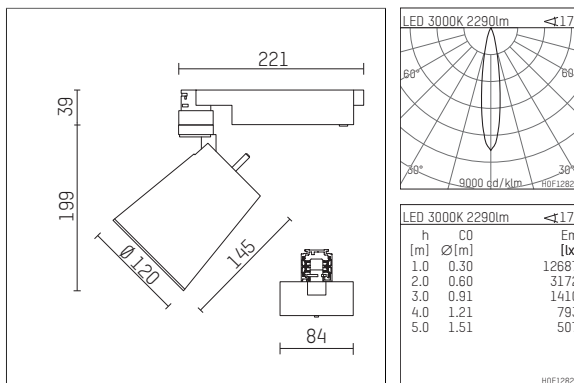

112 370 03 721 D | black

gin.o 3

spotlight

LED COB | 26 W 3000 K

- spotlight gin.o 3
- with 3 circuit DALI adapter
- for Hoffmeister control.x tracks
- circuit selection is possible while adapter is inserted into the track
- passive thermo management
- with LED COB 3000 lm
- colour temperature: 3000 K
- colour rendering index: CRI >90
- L90 / B10 (50.000h)
- SDCM < 2
- net luminous flux: 2290 lm
- total load: 26 W
- luminous efficacy: 88,1 lm/W
- rotationsymmetrical light distribution, spot
- reflector of aluminium, silver anodised
- LED power unit integrated in adapter, electronic (DALI), 220-240 V, 0/50/60 Hz
- amplitude dimming
- dimming range: 100-1 %
- housing of die cast aluminium
- adapter of fibreglass reinforced thermoplastic
- color-, protection- and conversion-filters are available as accessory
- length: 221 mm, width: 84 mm, height: 238 mm
- rotatable 360°, 90° tiltable
- weight: 1,85 kg
- protection rating: IP20
- protection class I
- 5 years Hoffmeister warranty
- Made in Germany
- maximum ambient temperature: 45 ° C
- certificates: manufactured according to DIN VDE 0711 / EN 60598, CE
- colour: black
- 112 370 03 721 D

Additional optional accessory components

description accessory general	dimensions in mm	item number	pic.-No.
soft.shape lens for spotlights gin.o and lo.nely size 3	Ø: 100	105782	01
sculpture lens for spotlights gin.o and lo.nely size 3	Ø: 100	105773	02
prismatic glass for spotlights gin.o and lo.nely size 3	Ø: 100	105775	03
honeycomb louver for spotlights gin.o and lo.nely size 3		105761721	04
soft.spot lens for spotlights gin.o and lo.nely size 3	Ø: 100	105774	01