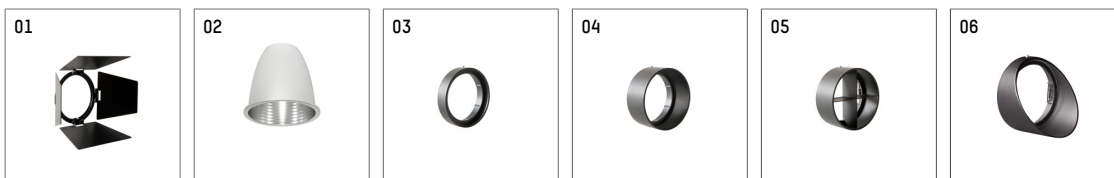

**112 370 03 721 | black**

gin.o 3

spotlight

LED COB | 26 W 3000 K

- spotlight gin.o 3
- with 3 circuit universal adapter
- for Hoffmeister control.x tracks
- circuit selection is possible while adapter is inserted into the track
- passive thermo management
- with LED COB 3000 lm
- colour temperature: 3000 K
- colour rendering index: CRI >90
- L90 / B10 (50.000h)
- SDCM < 2
- net luminous flux: 2290 lm
- total load: 26 W
- luminous efficacy: 88,1 lm/W
- rotationsymmetrical light distribution, spot
- reflector of aluminium, silver anodised
- LED power unit integrated in adapter, electronic, 220-240 V, 50/60 Hz
- housing of die cast aluminium
- adapter of fibreglass reinforced thermoplastic
- color-, protection- and conversion-filters are available as accessory
- length: 221 mm, width: 84 mm, height: 238 mm
- rotatable 360°, 90° tiltable
- weight: 1,5 kg
- protection rating: IP20
- protection class I
- 5 years Hoffmeister warranty
- Made in Germany
- maximum ambient temperature: 45 °C
- certificates: manufactured according to DIN VDE 0711 / EN 60598, CE
- colour: black
- 112 370 03 721

### Optional accessories

description accessory general	dimensions in mm	item number	pic.-No.
antiglare flaps for spotlights gin.o and lo.nely size 3		105757	01
changable reflector flood for gin.o 3 and directional spotlight SAM		112 372 00 000	02
changable reflector medium for gin.o 3 and directional spotlight SAM		112 371 00 000	02
connection ring suitable for attachment of accessories for spotlights gin.o and lo.nely size 3		105760721	03
tube screen suitable for attachment of accessories for spotlights gin.o and lo.nely size 3		105759721	04
connection tube with cross louver suitable for attachment of accessories for spotlights gin.o and lo.nely size 3		105758721	05
visor suitable for attachment of accessories for spotlights gin.o and lo.nely size 3		105783721	06