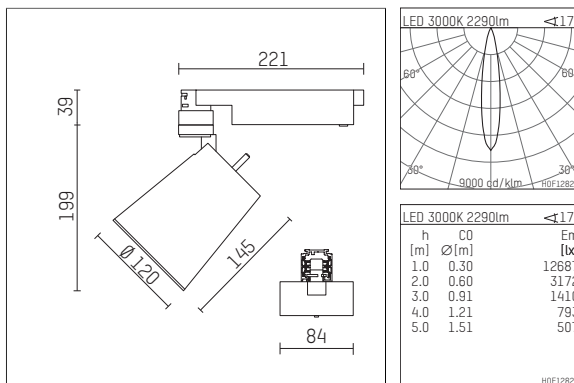

**112 370 03 721 | black**

gin.o 3

spotlight

LED COB | 26 W 3000 K

- spotlight gin.o 3
- with 3 circuit universal adapter
- for Hoffmeister control.x tracks
- circuit selection is possible while adapter is inserted into the track
- passive thermo management
- with LED COB 3000 lm
- colour temperature: 3000 K
- colour rendering index: CRI >90
- L90 / B10 (50.000h)
- SDCM < 2
- net luminous flux: 2290 lm
- total load: 26 W
- luminous efficacy: 88,1 lm/W
- rotationsymmetrical light distribution, spot
- reflector of aluminium, silver anodised
- LED power unit integrated in adapter, electronic, 220-240 V, 50/60 Hz
- housing of die cast aluminium
- adapter of fibreglass reinforced thermoplastic
- color-, protection- and conversion-filters are available as accessory
- length: 221 mm, width: 84 mm, height: 238 mm
- rotatable 360°, 90° tiltable
- weight: 1,5 kg
- protection rating: IP20
- protection class I
- 5 years Hoffmeister warranty
- Made in Germany
- maximum ambient temperature: 45 °C
- certificates: manufactured according to DIN VDE 0711 / EN 60598, CE
- colour: black
- 112 370 03 721

### Additional optional accessory components

description accessory general	dimensions in mm	item number	pic.-No.
soft.shape lens for spotlights gin.o and lo.nely size 3	Ø: 100	105782	01
sculpture lens for spotlights gin.o and lo.nely size 3	Ø: 100	105773	02
prismatic glass for spotlights gin.o and lo.nely size 3	Ø: 100	105775	03
honeycomb louver for spotlights gin.o and lo.nely size 3		105761721	04
soft.spot lens for spotlights gin.o and lo.nely size 3	Ø: 100	105774	01