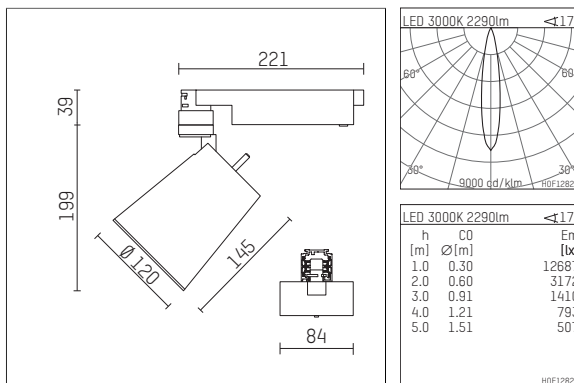

112 370 03 906 D | silver

gin.o 3
spotlight
LED COB | 26 W 3000 K

- spotlight gin.o 3
- with 3 circuit DALI adapter
- for Hoffmeister control.x tracks
- circuit selection is possible while adapter is inserted into the track
- passive thermo management
- with LED COB 3000 lm
- colour temperature: 3000 K
- colour rendering index: CRI >90
- L90 / B10 (50.000h)
- SDCM < 2
- net luminous flux: 2290 lm
- total load: 26 W
- luminous efficacy: 88,1 lm/W
- rotationsymmetrical light distribution, spot
- reflector of aluminium, silver anodised
- LED power unit integrated in adapter, electronic (DALI), 220-240 V, 0/50/60 Hz
- amplitude dimming
- dimming range: 100-1 %
- housing of die cast aluminium
- adapter of fibreglass reinforced thermoplastic
- color-, protection- and conversion-filters are available as accessory
- length: 221 mm, width: 84 mm, height: 238 mm
- rotatable 360°, 90° tiltable
- weight: 1,85 kg
- protection rating: IP20
- protection class I
- 5 years Hoffmeister warranty
- Made in Germany
- maximum ambient temperature: 45 ° C
- certificates: manufactured according to DIN VDE 0711 / EN 60598, CE
- colour: silver
- 112 370 03 906 D

Additional optional accessory components

description accessory general	dimensions in mm	item number	pic.-No.
soft.shape lens for spotlights gin.o and lo.nely size 3	Ø: 100	105782	01
sculpture lens for spotlights gin.o and lo.nely size 3	Ø: 100	105773	02
prismatic glass for spotlights gin.o and lo.nely size 3	Ø: 100	105775	03
honeycomb louver for spotlights gin.o and lo.nely size 3		105761721	04
soft.spot lens for spotlights gin.o and lo.nely size 3	Ø: 100	105774	01