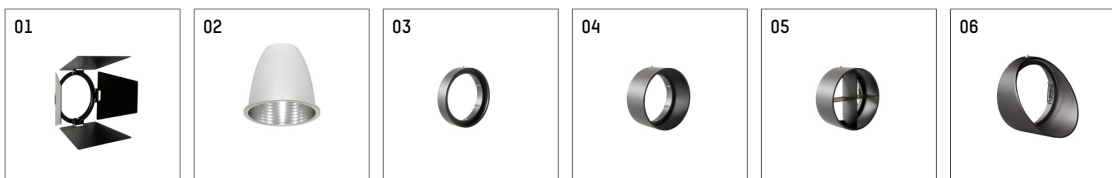

112 370 03 906 | silver

gin.o 3
spotlight
LED COB | 26 W 3000 K

- spotlight gin.o 3
- with 3 circuit universal adapter
- for Hoffmeister control.x tracks
- circuit selection is possible while adapter is inserted into the track
- passive thermo management
- with LED COB 3000 lm
- colour temperature: 3000 K
- colour rendering index: CRI >90
- L90 / B10 (50.000h)
- SDCM < 2
- net luminous flux: 2290 lm
- total load: 26 W
- luminous efficacy: 88,1 lm/W
- rotationsymmetrical light distribution, spot
- reflector of aluminium, silver anodised
- LED power unit integrated in adapter, electronic, 220-240 V, 50/60 Hz
- housing of die cast aluminium
- adapter of fibreglass reinforced thermoplastic
- color-, protection- and conversion-filters are available as accessory
- length: 221 mm, width: 84 mm, height: 238 mm
- rotatable 360°, 90° tiltable
- weight: 1,5 kg
- protection rating: IP20
- protection class I
- 5 years Hoffmeister warranty
- Made in Germany
- maximum ambient temperature: 45 °C
- certificates: manufactured according to DIN VDE 0711 / EN 60598, CE
- colour: silver
- 112 370 03 906

- Overview of accessories on the following page / s

112 370 03 906

accessory

Optional accessories

description accessory general	dimensions in mm	item number	pic.-No.
antiglare flaps for spotlights gin.o and lo.nely size 3		105757	01
changable reflector flood for gin.o 3 and directional spotlight SAM		112 372 00 000	02
changable reflector medium for gin.o 3 and directional spotlight SAM		112 371 00 000	02
connection ring suitable for attachment of accessories for spotlights gin.o and lo.nely size 3		105760906	03
tube screen suitable for attachment of accessories for spotlights gin.o and lo.nely size 3		105759906	04
connection tube with cross louver suitable for attachment of accessories for spotlights gin.o and lo.nely size 3		105758906	05
visor suitable for attachment of accessories for spotlights gin.o and lo.nely size 3		105783906	06