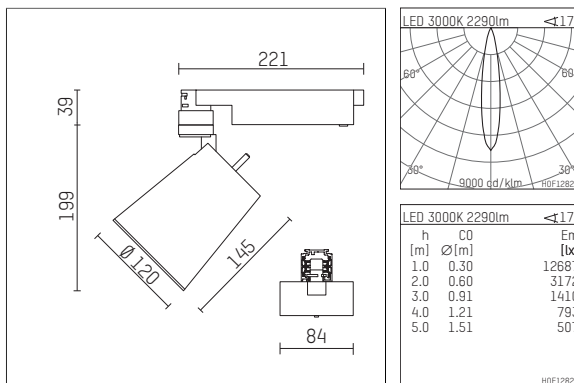

112 370 03 906 | silver

gin.o 3
spotlight
LED COB | 26 W 3000 K

- spotlight gin.o 3
- with 3 circuit universal adapter
- for Hoffmeister control.x tracks
- circuit selection is possible while adapter is inserted into the track
- passive thermo management
- with LED COB 3000 lm
- colour temperature: 3000 K
- colour rendering index: CRI >90
- L90 / B10 (50.000h)
- SDCM < 2
- net luminous flux: 2290 lm
- total load: 26 W
- luminous efficacy: 88,1 lm/W
- rotationsymmetrical light distribution, spot
- reflector of aluminium, silver anodised
- LED power unit integrated in adapter, electronic, 220-240 V, 50/60 Hz
- housing of die cast aluminium
- adapter of fibreglass reinforced thermoplastic
- color-, protection- and conversion-filters are available as accessory
- length: 221 mm, width: 84 mm, height: 238 mm
- rotatable 360°, 90° tiltable
- weight: 1,5 kg
- protection rating: IP20
- protection class I
- 5 years Hoffmeister warranty
- Made in Germany
- maximum ambient temperature: 45 °C
- certificates: manufactured according to DIN VDE 0711 / EN 60598, CE
- colour: silver
- 112 370 03 906

Additional optional accessory components

description accessory general	dimensions in mm	item number	pic.-No.
soft.shape lens for spotlights gin.o and lo.nely size 3	Ø: 100	105782	01
sculpture lens for spotlights gin.o and lo.nely size 3	Ø: 100	105773	02
prismatic glass for spotlights gin.o and lo.nely size 3	Ø: 100	105775	03
honeycomb louver for spotlights gin.o and lo.nely size 3		105761721	04
soft.spot lens for spotlights gin.o and lo.nely size 3	Ø: 100	105774	01