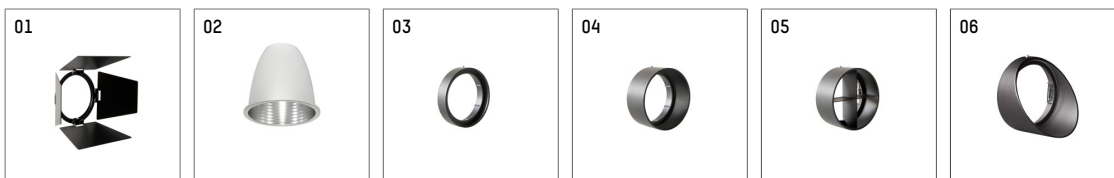

## 112 370 03 910 D | white

gin.o 3  
spotlight  
LED COB | 26 W 3000 K

- spotlight gin.o 3
- with 3 circuit DALI adapter
- for Hoffmeister control.x tracks
- circuit selection is possible while adapter is inserted into the track
- passive thermo management
- with LED COB 3000 lm
- colour temperature: 3000 K
- colour rendering index: CRI >90
- L90 / B10 (50.000h)
- SDCM < 2
- net luminous flux: 2290 lm
- total load: 26 W
- luminous efficacy: 88,1 lm/W
- rotationsymmetrical light distribution, spot
- reflector of aluminium, silver anodised
- LED power unit integrated in adapter, electronic (DALI), 220-240 V, 0/50/60 Hz
- amplitude dimming
- dimming range: 100-1 %
- housing of die cast aluminium
- adapter of fibreglass reinforced thermoplastic
- color-, protection- and conversion-filters are available as accessory
- length: 221 mm, width: 84 mm, height: 238 mm
- rotatable 360°, 90° tiltable
- weight: 1,85 kg
- protection rating: IP20
- protection class I
- 5 years Hoffmeister warranty
- Made in Germany
- maximum ambient temperature: 45 ° C
- certificates: manufactured according to DIN VDE 0711 / EN 60598, CE
- colour: white (RAL9016)
- 112 370 03 910 D

### Optional accessories

description accessory general	dimensions in mm	item number	pic.-No.
antiglare flaps for spotlights gin.o and lo.nely size 3		105757	01
changable reflector flood for gin.o 3 and directional spotlight SAM		112 372 00 000	02
changable reflector medium for gin.o 3 and directional spotlight SAM		112 371 00 000	02
connection ring suitable for attachment of accessories for spotlights gin.o and lo.nely size 3		105760910	03
tube screen suitable for attachment of accessories for spotlights gin.o and lo.nely size 3		105759910	04
connection tube with cross louver suitable for attachment of accessories for spotlights gin.o and lo.nely size 3		105758910	05
visor suitable for attachment of accessories for spotlights gin.o and lo.nely size 3		105783910	06