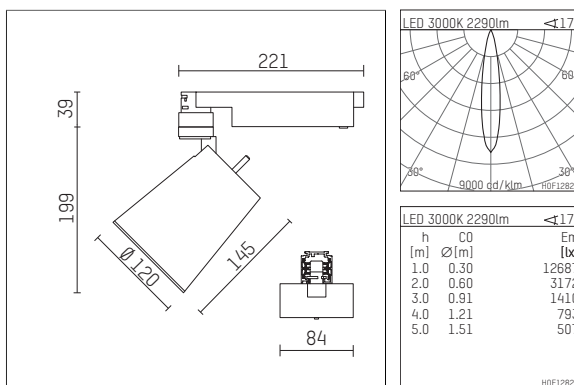

## 112 370 03 910 D | white

gin.o 3  
spotlight  
LED COB | 26 W 3000 K

- spotlight gin.o 3
- with 3 circuit DALI adapter
- for Hoffmeister control.x tracks
- circuit selection is possible while adapter is inserted into the track
- passive thermo management
- with LED COB 3000 lm
- colour temperature: 3000 K
- colour rendering index: CRI >90
- L90 / B10 (50.000h)
- SDCM < 2
- net luminous flux: 2290 lm
- total load: 26 W
- luminous efficacy: 88,1 lm/W
- rotationsymmetrical light distribution, spot
- reflector of aluminium, silver anodised
- LED power unit integrated in adapter, electronic (DALI), 220-240 V, 0/50/60 Hz
- amplitude dimming
- dimming range: 100-1 %
- housing of die cast aluminium
- adapter of fibreglass reinforced thermoplastic
- color-, protection- and conversion-filters are available as accessory
- length: 221 mm, width: 84 mm, height: 238 mm
- rotatable 360°, 90° tiltable
- weight: 1,85 kg
- protection rating: IP20
- protection class I
- 5 years Hoffmeister warranty
- Made in Germany
- maximum ambient temperature: 45 ° C
- certificates: manufactured according to DIN VDE 0711 / EN 60598, CE
- colour: white (RAL9016)
- 112 370 03 910 D

### Additional optional accessory components

description accessory general	dimensions in mm	item number	pic.-No.
soft.shape lens for spotlights gin.o and lo.nely size 3	Ø: 100	105782	01
sculpture lens for spotlights gin.o and lo.nely size 3	Ø: 100	105773	02
prismatic glass for spotlights gin.o and lo.nely size 3	Ø: 100	105775	03
honeycomb louver for spotlights gin.o and lo.nely size 3		105761721	04
soft.spot lens for spotlights gin.o and lo.nely size 3	Ø: 100	105774	01