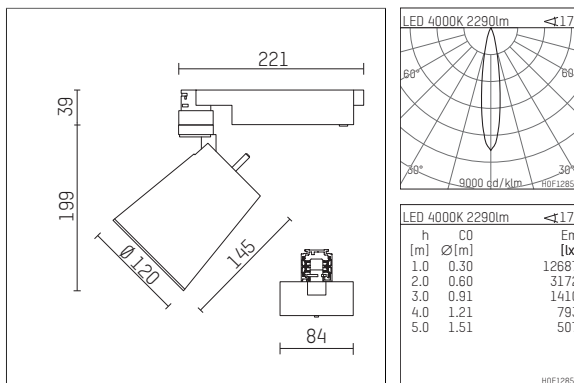

112 370 04 721 D | black

gin.o 3
spotlight
LED COB | 26 W 4000 K

- spotlight gin.o 3
- with 3 circuit DALI adapter
- for Hoffmeister control.x tracks
- circuit selection is possible while adapter is inserted into the track
- passive thermo management
- with LED COB 3000 lm
- colour temperature: 4000 K
- colour rendering index: CRI >90
- L90 / B10 (50.000h)
- SDCM < 2
- net luminous flux: 2290 lm
- total load: 26 W
- luminous efficacy: 88,1 lm/W
- rotationsymmetrical light distribution, spot
- reflector of aluminium, silver anodised
- LED power unit integrated in adapter, electronic (DALI), 220-240 V, 0/50/60 Hz
- amplitude dimming
- dimming range: 100-1 %
- housing of die cast aluminium
- adapter of fibreglass reinforced thermoplastic
- color-, protection- and conversion-filters are available as accessory
- length: 221 mm, width: 84 mm, height: 238 mm
- rotatable 360°, 90° tiltable
- weight: 1,85 kg
- protection rating: IP20
- protection class I
- 5 years Hoffmeister warranty
- Made in Germany
- maximum ambient temperature: 45 ° C
- certificates: manufactured according to DIN VDE 0711 / EN 60598, CE
- colour: black
- 112 370 04 721 D

Additional optional accessory components

description accessory general	dimensions in mm	item number	pic.-No.
soft.shape lens for spotlights gin.o and lo.nely size 3	Ø: 100	105782	01
sculpture lens for spotlights gin.o and lo.nely size 3	Ø: 100	105773	02
prismatic glass for spotlights gin.o and lo.nely size 3	Ø: 100	105775	03
honeycomb louver for spotlights gin.o and lo.nely size 3		105761721	04
soft.spot lens for spotlights gin.o and lo.nely size 3	Ø: 100	105774	01