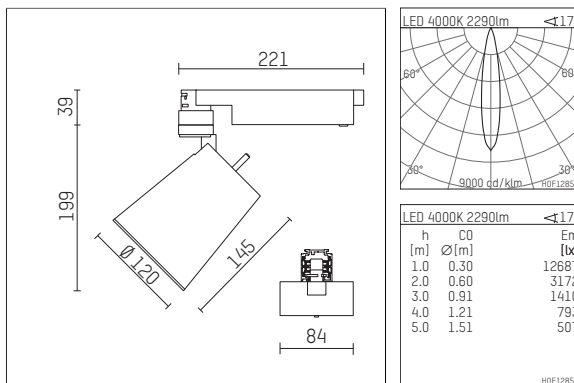

112 370 04 721 | black

gin.o 3

spotlight

LED COB | 26 W 4000 K

- spotlight gin.o 3
- with 3 circuit universal adapter
- for Hoffmeister control.x tracks
- circuit selection is possible while adapter is inserted into the track
- passive thermo management
- with LED COB 3000 lm
- colour temperature: 4000 K
- colour rendering index: CRI >90
- L90 / B10 (50.000h)
- SDCM < 2
- net luminous flux: 2290 lm
- total load: 26 W
- luminous efficacy: 88,1 lm/W
- rotationsymmetrical light distribution, spot
- reflector of aluminium, silver anodised
- LED power unit integrated in adapter, electronic, 220-240 V, 50/60 Hz
- housing of die cast aluminium
- adapter of fibreglass reinforced thermoplastic
- color-, protection- and conversion-filters are available as accessory
- length: 221 mm, width: 84 mm, height: 238 mm
- rotatable 360°, 90° tiltable
- weight: 1,5 kg
- protection rating: IP20
- protection class I
- 5 years Hoffmeister warranty
- Made in Germany
- maximum ambient temperature: 45 °C
- certificates: manufactured according to DIN VDE 0711 / EN 60598, CE
- colour: black
- 112 370 04 721

Additional optional accessory components

description accessory general	dimensions in mm	item number	pic.-No.
soft.shape lens for spotlights gin.o and lo.nely size 3	Ø: 100	105782	01
sculpture lens for spotlights gin.o and lo.nely size 3	Ø: 100	105773	02
prismatic glass for spotlights gin.o and lo.nely size 3	Ø: 100	105775	03
honeycomb louver for spotlights gin.o and lo.nely size 3		105761721	04
soft.spot lens for spotlights gin.o and lo.nely size 3	Ø: 100	105774	01