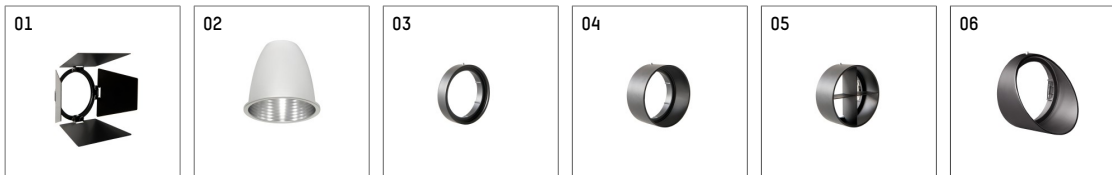

112 370 04 721 | black

gin.o 3

spotlight

LED COB | 26 W 4000 K

- spotlight gin.o 3
- with 3 circuit universal adapter
- for Hoffmeister control.x tracks
- circuit selection is possible while adapter is inserted into the track
- passive thermo management
- with LED COB 3000 lm
- colour temperature: 4000 K
- colour rendering index: CRI >90
- L90 / B10 (50.000h)
- SDCM < 2
- net luminous flux: 2290 lm
- total load: 26 W
- luminous efficacy: 88,1 lm/W
- rotationsymmetrical light distribution, spot
- reflector of aluminium, silver anodised
- LED power unit integrated in adapter, electronic, 220-240 V, 50/60 Hz
- housing of die cast aluminium
- adapter of fibreglass reinforced thermoplastic
- color-, protection- and conversion-filters are available as accessory
- length: 221 mm, width: 84 mm, height: 238 mm
- rotatable 360°, 90° tiltable
- weight: 1,5 kg
- protection rating: IP20
- protection class I
- 5 years Hoffmeister warranty
- Made in Germany
- maximum ambient temperature: 45 °C
- certificates: manufactured according to DIN VDE 0711 / EN 60598, CE
- colour: black
- 112 370 04 721

- Overview of accessories on the following page / s

112 370 04 721

accessory

Optional accessories

description accessory general	dimensions in mm	item number	pic.-No.
antiglare flaps for spotlights gin.o and lo.nely size 3		105757	01
changable reflector flood for gin.o 3 and directional spotlight SAM		112 372 00 000	02
changable reflector medium for gin.o 3 and directional spotlight SAM		112 371 00 000	02
connection ring suitable for attachment of accessories for spotlights gin.o and lo.nely size 3		105760721	03
tube screen suitable for attachment of accessories for spotlights gin.o and lo.nely size 3		105759721	04
connection tube with cross louver suitable for attachment of accessories for spotlights gin.o and lo.nely size 3		105758721	05
visor suitable for attachment of accessories for spotlights gin.o and lo.nely size 3		105783721	06