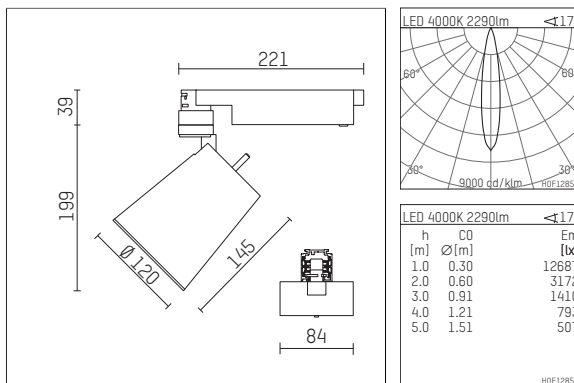

## 112 370 04 906 D | silver

gin.o 3

spotlight

LED COB | 26 W 4000 K

- spotlight gin.o 3
- with 3 circuit DALI adapter
- for Hoffmeister control.x tracks
- circuit selection is possible while adapter is inserted into the track
- passive thermo management
- with LED COB 3000 lm
- colour temperature: 4000 K
- colour rendering index: CRI >90
- L90 / B10 (50.000h)
- SDCM < 2
- net luminous flux: 2290 lm
- total load: 26 W
- luminous efficacy: 88,1 lm/W
- rotationsymmetrical light distribution, spot
- reflector of aluminium, silver anodised
- LED power unit integrated in adapter, electronic (DALI), 220-240 V, 0/50/60 Hz
- amplitude dimming
- dimming range: 100-1 %
- housing of die cast aluminium
- adapter of fibreglass reinforced thermoplastic
- color-, protection- and conversion-filters are available as accessory
- length: 221 mm, width: 84 mm, height: 238 mm
- rotatable 360°, 90° tiltable
- weight: 1,85 kg
- protection rating: IP20
- protection class I
- 5 years Hoffmeister warranty
- Made in Germany
- maximum ambient temperature: 45 ° C
- certificates: manufactured according to DIN VDE 0711 / EN 60598, CE
- colour: silver
- 112 370 04 906 D

### Additional optional accessory components

description accessory general	dimensions in mm	item number	pic.-No.
soft.shape lens for spotlights gin.o and lo.nely size 3	Ø: 100	105782	01
sculpture lens for spotlights gin.o and lo.nely size 3	Ø: 100	105773	02
prismatic glass for spotlights gin.o and lo.nely size 3	Ø: 100	105775	03
honeycomb louver for spotlights gin.o and lo.nely size 3		105761721	04
soft.spot lens for spotlights gin.o and lo.nely size 3	Ø: 100	105774	01