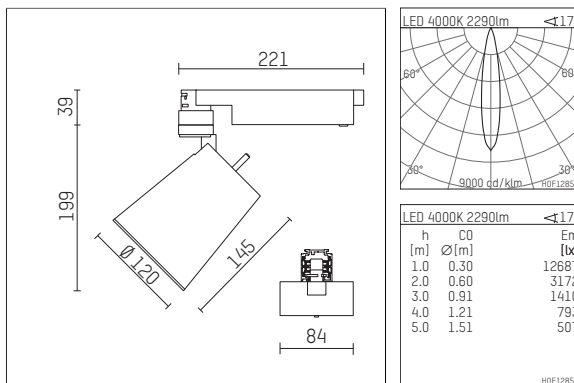

**112 370 04 906 | silver**

gin.o 3

spotlight

LED COB | 26 W 4000 K

- spotlight gin.o 3
- with 3 circuit universal adapter
- for Hoffmeister control.x tracks
- circuit selection is possible while adapter is inserted into the track
- passive thermo management
- with LED COB 3000 lm
- colour temperature: 4000 K
- colour rendering index: CRI >90
- L90 / B10 (50.000h)
- SDCM < 2
- net luminous flux: 2290 lm
- total load: 26 W
- luminous efficacy: 88,1 lm/W
- rotationsymmetrical light distribution, spot
- reflector of aluminium, silver anodised
- LED power unit integrated in adapter, electronic, 220-240 V, 50/60 Hz
- housing of die cast aluminium
- adapter of fibreglass reinforced thermoplastic
- color-, protection- and conversion-filters are available as accessory
- length: 221 mm, width: 84 mm, height: 238 mm
- rotatable 360°, 90° tiltable
- weight: 1,5 kg
- protection rating: IP20
- protection class I
- 5 years Hoffmeister warranty
- Made in Germany
- maximum ambient temperature: 45 °C
- certificates: manufactured according to DIN VDE 0711 / EN 60598, CE
- colour: silver
- 112 370 04 906

### Additional optional accessory components

description accessory general	dimensions in mm	item number	pic.-No.
soft.shape lens for spotlights gin.o and lo.nely size 3	∅: 100	105782	01
sculpture lens for spotlights gin.o and lo.nely size 3	∅: 100	105773	02
prismatic glass for spotlights gin.o and lo.nely size 3	∅: 100	105775	03
honeycomb louver for spotlights gin.o and lo.nely size 3		105761721	04
soft.spot lens for spotlights gin.o and lo.nely size 3	∅: 100	105774	01