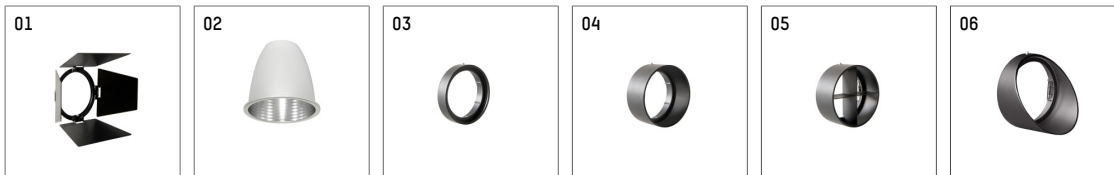

**112 370 04 906 | silver**

gin.o 3

spotlight

LED COB | 26 W 4000 K

- spotlight gin.o 3
- with 3 circuit universal adapter
- for Hoffmeister control.x tracks
- circuit selection is possible while adapter is inserted into the track
- passive thermo management
- with LED COB 3000 lm
- colour temperature: 4000 K
- colour rendering index: CRI >90
- L90 / B10 (50.000h)
- SDCM < 2
- net luminous flux: 2290 lm
- total load: 26 W
- luminous efficacy: 88,1 lm/W
- rotationsymmetrical light distribution, spot
- reflector of aluminium, silver anodised
- LED power unit integrated in adapter, electronic, 220-240 V, 50/60 Hz
- housing of die cast aluminium
- adapter of fibreglass reinforced thermoplastic
- color-, protection- and conversion-filters are available as accessory
- length: 221 mm, width: 84 mm, height: 238 mm
- rotatable 360°, 90° tiltable
- weight: 1,5 kg
- protection rating: IP20
- protection class I
- 5 years Hoffmeister warranty
- Made in Germany
- maximum ambient temperature: 45 °C
- certificates: manufactured according to DIN VDE 0711 / EN 60598, CE
- colour: silver
- 112 370 04 906

### Optional accessories

description accessory general	dimensions in mm	item number	pic.-No.
antiglare flaps for spotlights gin.o and lo.nely size 3		105757	01
changable reflector flood for gin.o 3 and directional spotlight SAM		112 372 00 000	02
changable reflector medium for gin.o 3 and directional spotlight SAM		112 371 00 000	02
connection ring suitable for attachment of accessories for spotlights gin.o and lo.nely size 3		105760906	03
tube screen suitable for attachment of accessories for spotlights gin.o and lo.nely size 3		105759906	04
connection tube with cross louver suitable for attachment of accessories for spotlights gin.o and lo.nely size 3		105758906	05
visor suitable for attachment of accessories for spotlights gin.o and lo.nely size 3		105783906	06