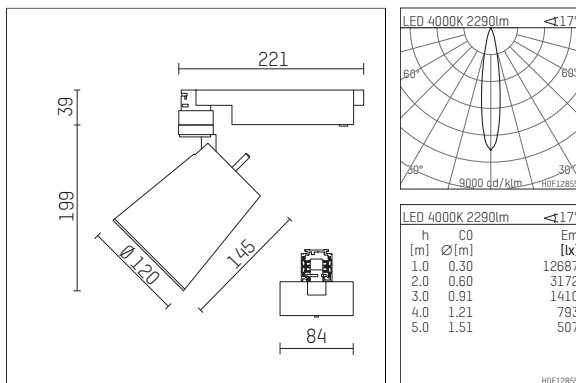

## 112 370 04 910 D | white

gin.o 3  
spotlight  
LED COB | 26 W 4000 K

- spotlight gin.o 3
- with 3 circuit DALI adapter
- for Hoffmeister control.x tracks
- circuit selection is possible while adapter is inserted into the track
- passive thermo management
- with LED COB 3000 lm
- colour temperature: 4000 K
- colour rendering index: CRI >90
- L90 / B10 (50.000h)
- SDCM < 2
- net luminous flux: 2290 lm
- total load: 26 W
- luminous efficacy: 88,1 lm/W
- rotationsymmetrical light distribution, spot
- reflector of aluminium, silver anodised
- LED power unit integrated in adapter, electronic (DALI), 220-240 V, 0/50/60 Hz
- amplitude dimming
- dimming range: 100-1 %
- housing of die cast aluminium
- adapter of fibreglass reinforced thermoplastic
- color-, protection- and conversion-filters are available as accessory
- length: 221 mm, width: 84 mm, height: 238 mm
- rotatable 360°, 90° tiltable
- weight: 1,85 kg
- protection rating: IP20
- protection class I
- 5 years Hoffmeister warranty
- Made in Germany
- maximum ambient temperature: 45 ° C
- certificates: manufactured according to DIN VDE 0711 / EN 60598, CE
- colour: white (RAL9016)
- 112 370 04 910 D

### Additional optional accessory components

description accessory general	dimensions in mm	item number	pic.-No.
soft.shape lens for spotlights gin.o and lo.nely size 3	Ø: 100	105782	01
sculpture lens for spotlights gin.o and lo.nely size 3	Ø: 100	105773	02
prismatic glass for spotlights gin.o and lo.nely size 3	Ø: 100	105775	03
honeycomb louver for spotlights gin.o and lo.nely size 3		105761721	04
soft.spot lens for spotlights gin.o and lo.nely size 3	Ø: 100	105774	01