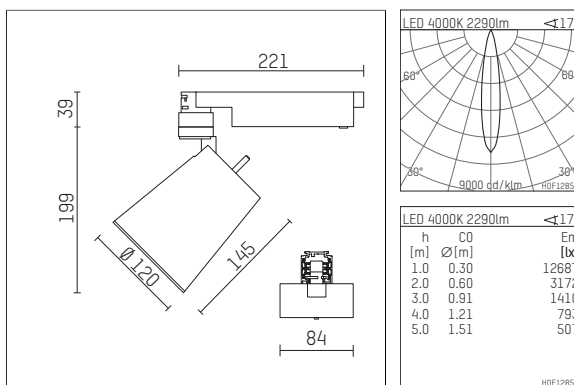

112 370 04 910 | white

gin.o 3

spotlight

LED COB | 26 W 4000 K

- spotlight gin.o 3
- with 3 circuit universal adapter
- for Hoffmeister control.x tracks
- circuit selection is possible while adapter is inserted into the track
- passive thermo management
- with LED COB 3000 lm
- colour temperature: 4000 K
- colour rendering index: CRI >90
- L90 / B10 (50.000h)
- SDCM < 2
- net luminous flux: 2290 lm
- total load: 26 W
- luminous efficacy: 88,1 lm/W
- rotationsymmetrical light distribution, spot
- reflector of aluminium, silver anodised
- LED power unit integrated in adapter, electronic, 220-240 V, 50/60 Hz
- housing of die cast aluminium
- adapter of fibreglass reinforced thermoplastic
- color-, protection- and conversion-filters are available as accessory
- length: 221 mm, width: 84 mm, height: 238 mm
- rotatable 360°, 90° tiltable
- weight: 1,5 kg
- protection rating: IP20
- protection class I
- 5 years Hoffmeister warranty
- Made in Germany
- maximum ambient temperature: 45 °C
- certificates: manufactured according to DIN VDE 0711 / EN 60598, CE
- colour: white (RAL9016)
- 112 370 04 910

Additional optional accessory components

description accessory general	dimensions in mm	item number	pic.-No.
soft.shape lens for spotlights gin.o and lo.nely size 3	Ø: 100	105782	01
sculpture lens for spotlights gin.o and lo.nely size 3	Ø: 100	105773	02
prismatic glass for spotlights gin.o and lo.nely size 3	Ø: 100	105775	03
honeycomb louver for spotlights gin.o and lo.nely size 3		105761721	04
soft.spot lens for spotlights gin.o and lo.nely size 3	Ø: 100	105774	01