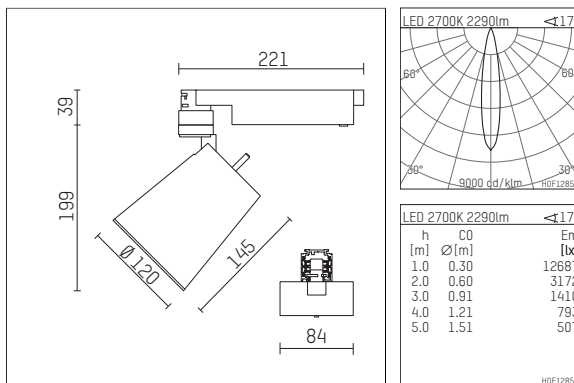

112 370 12 721 | black

gin.o 3

spotlight

LED COB | 41 W 2700 K

- spotlight gin.o 3
- with 3 circuit universal adapter
- for Hoffmeister control.x tracks
- circuit selection is possible while adapter is inserted into the track
- passive thermo management
- with LED COB 3000 lm
- colour temperature: 2700 K
- colour rendering index: CRI >90
- L90 / B10 (50.000h)
- SDCM < 2
- net luminous flux: 2290 lm
- total load: 41 W
- luminous efficacy: 55,9 lm/W
- rotationsymmetrical light distribution, spot
- reflector of aluminium, silver anodised
- LED power unit integrated in adapter, electronic (POTI), 220-240 V, 50/60 Hz
- amplitude dimming
- adapter with integrated potentiometer
- dimming range: 100-1 %
- housing of die cast aluminium
- adapter of fibreglass reinforced thermoplastic
- color-, protection- and conversion-filters are available as accessory
- length: 221 mm, width: 84 mm, height: 182 mm
- rotatable 360°, 90° tiltable
- weight: 1,85 kg
- protection rating: IP20
- protection class I
- 5 years Hoffmeister warranty
- Made in Germany
- maximum ambient temperature: 45 ° C
- certificates: manufactured according to DIN VDE 0711 / EN 60598, CE
- colour: black
- 112 370 12 721

Additional optional accessory components

description accessory general	dimensions in mm	item number	pic.-No.
soft.shape lens for spotlights gin.o and lo.nely size 3	Ø: 100	105782	01
sculpture lens for spotlights gin.o and lo.nely size 3	Ø: 100	105773	02
prismatic glass for spotlights gin.o and lo.nely size 3	Ø: 100	105775	03
honeycomb louver for spotlights gin.o and lo.nely size 3		105761721	04
soft.spot lens for spotlights gin.o and lo.nely size 3	Ø: 100	105774	01