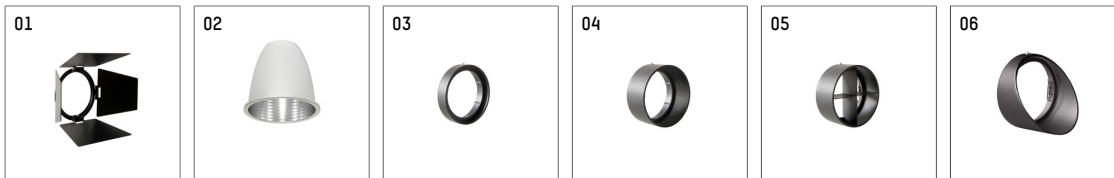

112 370 12 721

accessory

Optional accessories

description accessory general	dimensions in mm	item number	pic.-No.
antiglare flaps for spotlights gin.o and lo.nely size 3		105757	01
changable reflector flood for gin.o 3 and directional spotlight SAM		112 372 00 000	02
changable reflector medium for gin.o 3 and directional spotlight SAM		112 371 00 000	02
connection ring suitable for attachment of accessories for spotlights gin.o and lo.nely size 3		105760721	03
tube screen suitable for attachment of accessories for spotlights gin.o and lo.nely size 3		105759721	04
connection tube with cross louver suitable for attachment of accessories for spotlights gin.o and lo.nely size 3		105758721	05
visor suitable for attachment of accessories for spotlights gin.o and lo.nely size 3		105783721	06