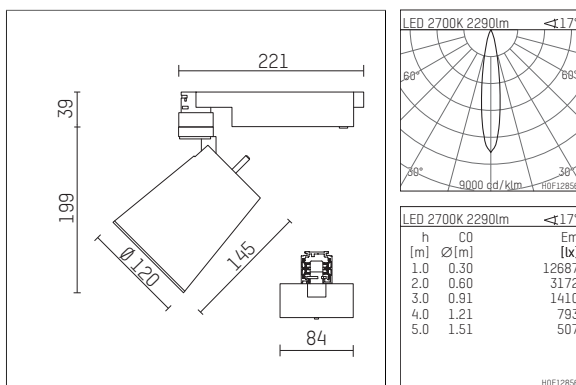

112 370 12 910 | white

gin.o 3

spotlight

LED COB | 41 W 2700 K

- spotlight gin.o 3
- with 3 circuit universal adapter
- for Hoffmeister control.x tracks
- circuit selection is possible while adapter is inserted into the track
- passive thermo management
- with LED COB 3000 lm
- colour temperature: 2700 K
- colour rendering index: CRI >90
- L90 / B10 (50.000h)
- SDCM < 2
- net luminous flux: 2290 lm
- total load: 41 W
- luminous efficacy: 55,9 lm/W
- rotationsymmetrical light distribution, spot
- reflector of aluminium, silver anodised
- LED power unit integrated in adapter, electronic (POTI), 220-240 V, 50/60 Hz
- amplitude dimming
- adapter with integrated potentiometer
- dimming range: 100-1 %
- housing of die cast aluminium
- adapter of fibreglass reinforced thermoplastic
- color-, protection- and conversion-filters are available as accessory
- length: 221 mm, width: 84 mm, height: 182 mm
- rotatable 360°, 90° tiltable
- weight: 1,85 kg
- protection rating: IP20
- protection class I
- 5 years Hoffmeister warranty
- Made in Germany
- maximum ambient temperature: 45 ° C
- certificates: manufactured according to DIN VDE 0711 / EN 60598, CE
- colour: white (RAL9016)
- 112 370 12 910

Additional optional accessory components

description accessory general	dimensions in mm	item number	pic.-No.
soft.shape lens for spotlights gin.o and lo.nely size 3	Ø: 100	105782	01
sculpture lens for spotlights gin.o and lo.nely size 3	Ø: 100	105773	02
prismatic glass for spotlights gin.o and lo.nely size 3	Ø: 100	105775	03
honeycomb louver for spotlights gin.o and lo.nely size 3		105761721	04
soft.spot lens for spotlights gin.o and lo.nely size 3	Ø: 100	105774	01