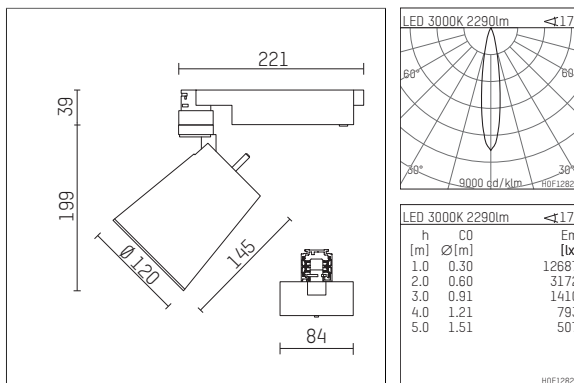

112 370 13 721 | black

gin.o 3

spotlight

LED COB | 26 W 3000 K

- spotlight gin.o 3
- with 3 circuit universal adapter
- for Hoffmeister control.x tracks
- circuit selection is possible while adapter is inserted into the track
- passive thermo management
- with LED COB 3000 lm
- colour temperature: 3000 K
- colour rendering index: CRI >90
- L90 / B10 (50.000h)
- SDCM < 2
- net luminous flux: 2290 lm
- total load: 26 W
- luminous efficacy: 88,1 lm/W
- rotationsymmetrical light distribution, spot
- reflector of aluminium, silver anodised
- LED power unit integrated in adapter, electronic (POTI), 220-240 V, 50/60 Hz
- amplitude dimming
- adapter with integrated potentiometer
- dimming range: 100-1 %
- housing of die cast aluminium
- adapter of fibreglass reinforced thermoplastic
- color-, protection- and conversion-filters are available as accessory
- length: 221 mm, width: 84 mm, height: 182 mm
- rotatable 360°, 90° tiltable
- weight: 1,85 kg
- protection rating: IP20
- protection class I
- 5 years Hoffmeister warranty
- Made in Germany
- maximum ambient temperature: 45 ° C
- certificates: manufactured according to DIN VDE 0711 / EN 60598, CE
- colour: black
- 112 370 13 721

Additional optional accessory components

description accessory general	dimensions in mm	item number	pic.-No.
soft.shape lens for spotlights gin.o and lo.nely size 3	Ø: 100	105782	01
sculpture lens for spotlights gin.o and lo.nely size 3	Ø: 100	105773	02
prismatic glass for spotlights gin.o and lo.nely size 3	Ø: 100	105775	03
honeycomb louver for spotlights gin.o and lo.nely size 3		105761721	04
soft.spot lens for spotlights gin.o and lo.nely size 3	Ø: 100	105774	01