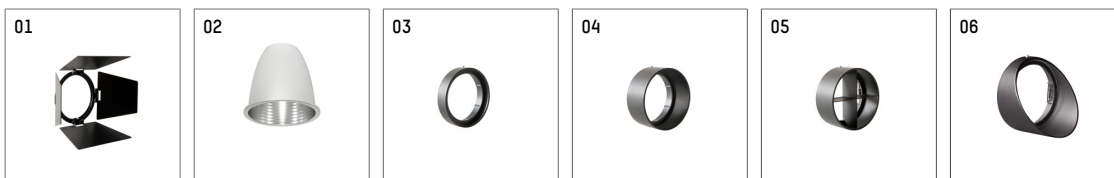

**112 370 13 906 | silver**

gin.o 3

spotlight

LED COB | 26 W 3000 K

- spotlight gin.o 3
- with 3 circuit universal adapter
- for Hoffmeister control.x tracks
- circuit selection is possible while adapter is inserted into the track
- passive thermo management
- with LED COB 3000 lm
- colour temperature: 3000 K
- colour rendering index: CRI >90
- L90 / B10 (50.000h)
- SDCM < 2
- net luminous flux: 2290 lm
- total load: 26 W
- luminous efficacy: 88,1 lm/W
- rotationsymmetrical light distribution, spot
- reflector of aluminium, silver anodised
- LED power unit integrated in adapter, electronic (POTI), 220-240 V, 50/60 Hz
- amplitude dimming
- adapter with integrated potentiometer
- dimming range: 100-1 %
- housing of die cast aluminium
- adapter of fibreglass reinforced thermoplastic
- color-, protection- and conversion-filters are available as accessory
- length: 221 mm, width: 84 mm, height: 182 mm
- rotatable 360°, 90° tiltable
- weight: 1,85 kg
- protection rating: IP20
- protection class I
- 5 years Hoffmeister warranty
- Made in Germany
- maximum ambient temperature: 45 ° C
- certificates: manufactured according to DIN VDE 0711 / EN 60598, CE
- colour: silver
- 112 370 13 906

## Optional accessories

description accessory general	dimensions in mm	item number	pic.-No.
antiglare flaps for spotlights gin.o and lo.nely size 3		105757	01
changable reflector flood for gin.o 3 and directional spotlight SAM		112 372 00 000	02
changable reflector medium for gin.o 3 and directional spotlight SAM		112 371 00 000	02
connection ring suitable for attachment of accessories for spotlights gin.o and lo.nely size 3		105760721	03
tube screen suitable for attachment of accessories for spotlights gin.o and lo.nely size 3		105759721	04
connection tube with cross louver suitable for attachment of accessories for spotlights gin.o and lo.nely size 3		105758721	05
visor suitable for attachment of accessories for spotlights gin.o and lo.nely size 3		105783721	06