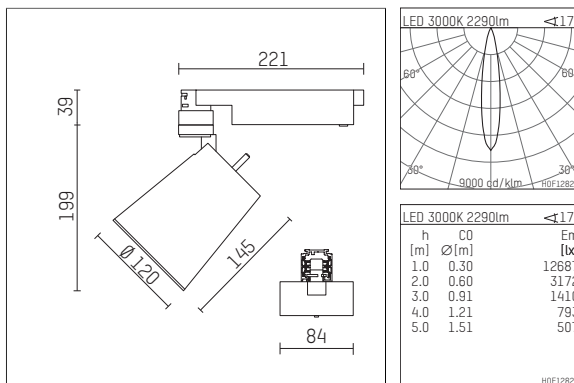

**112 370 13 906 | silver**

gin.o 3

spotlight

LED COB | 26 W 3000 K

- spotlight gin.o 3
- with 3 circuit universal adapter
- for Hoffmeister control.x tracks
- circuit selection is possible while adapter is inserted into the track
- passive thermo management
- with LED COB 3000 lm
- colour temperature: 3000 K
- colour rendering index: CRI >90
- L90 / B10 (50.000h)
- SDCM < 2
- net luminous flux: 2290 lm
- total load: 26 W
- luminous efficacy: 88,1 lm/W
- rotationsymmetrical light distribution, spot
- reflector of aluminium, silver anodised
- LED power unit integrated in adapter, electronic (POTI), 220-240 V, 50/60 Hz
- amplitude dimming
- adapter with integrated potentiometer
- dimming range: 100-1 %
- housing of die cast aluminium
- adapter of fibreglass reinforced thermoplastic
- color-, protection- and conversion-filters are available as accessory
- length: 221 mm, width: 84 mm, height: 182 mm
- rotatable 360°, 90° tiltable
- weight: 1,85 kg
- protection rating: IP20
- protection class I
- 5 years Hoffmeister warranty
- Made in Germany
- maximum ambient temperature: 45 ° C
- certificates: manufactured according to DIN VDE 0711 / EN 60598, CE
- colour: silver
- 112 370 13 906

## Additional optional accessory components

description accessory general	dimensions in mm	item number	pic.-No.
soft.shape lens for spotlights gin.o and lo.nely size 3	Ø: 100	105782	01
sculpture lens for spotlights gin.o and lo.nely size 3	Ø: 100	105773	02
prismatic glass for spotlights gin.o and lo.nely size 3	Ø: 100	105775	03
honeycomb louver for spotlights gin.o and lo.nely size 3		105761721	04
soft.spot lens for spotlights gin.o and lo.nely size 3	Ø: 100	105774	01