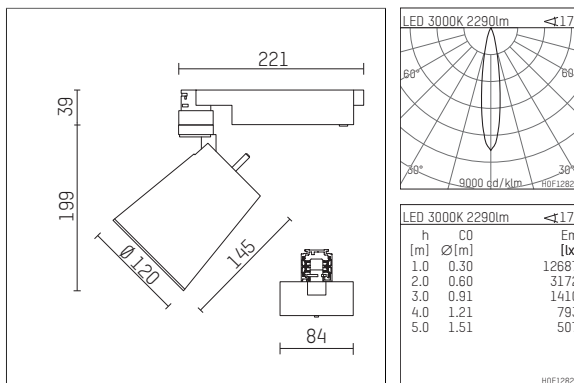

112 370 13 910 | white

gin.o 3

spotlight

LED COB | 26 W 3000 K

- spotlight gin.o 3
- with 3 circuit universal adapter
- for Hoffmeister control.x tracks
- circuit selection is possible while adapter is inserted into the track
- passive thermo management
- with LED COB 3000 lm
- colour temperature: 3000 K
- colour rendering index: CRI >90
- L90 / B10 (50.000h)
- SDCM < 2
- net luminous flux: 2290 lm
- total load: 26 W
- luminous efficacy: 88,1 lm/W
- rotationsymmetrical light distribution, spot
- reflector of aluminium, silver anodised
- LED power unit integrated in adapter, electronic (POTI), 220-240 V, 50/60 Hz
- amplitude dimming
- adapter with integrated potentiometer
- dimming range: 100-1 %
- housing of die cast aluminium
- adapter of fibreglass reinforced thermoplastic
- color-, protection- and conversion-filters are available as accessory
- length: 221 mm, width: 84 mm, height: 182 mm
- rotatable 360°, 90° tiltable
- weight: 1,85 kg
- protection rating: IP20
- protection class I
- 5 years Hoffmeister warranty
- Made in Germany
- maximum ambient temperature: 45 ° C
- certificates: manufactured according to DIN VDE 0711 / EN 60598, CE
- colour: white (RAL9016)
- 112 370 13 910

Additional optional accessory components

description accessory general	dimensions in mm	item number	pic.-No.
soft.shape lens for spotlights gin.o and lo.nely size 3	Ø: 100	105782	01
sculpture lens for spotlights gin.o and lo.nely size 3	Ø: 100	105773	02
prismatic glass for spotlights gin.o and lo.nely size 3	Ø: 100	105775	03
honeycomb louver for spotlights gin.o and lo.nely size 3		105761721	04
soft.spot lens for spotlights gin.o and lo.nely size 3	Ø: 100	105774	01