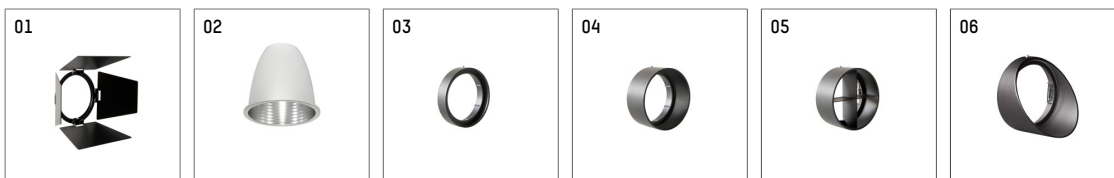

**112 370 14 721 | black**

gin.o 3

spotlight

LED COB | 26 W 4000 K

- spotlight gin.o 3
- with 3 circuit universal adapter
- for Hoffmeister control.x tracks
- circuit selection is possible while adapter is inserted into the track
- passive thermo management
- with LED COB 3000 lm
- colour temperature: 4000 K
- colour rendering index: CRI >90
- L90 / B10 (50.000h)
- SDCM < 2
- net luminous flux: 2290 lm
- total load: 26 W
- luminous efficacy: 88,1 lm/W
- rotationsymmetrical light distribution, spot
- reflector of aluminium, silver anodised
- LED power unit integrated in adapter, electronic (POTI), 220-240 V, 50/60 Hz
- amplitude dimming
- adapter with integrated potentiometer
- dimming range: 100-1 %
- housing of die cast aluminium
- adapter of fibreglass reinforced thermoplastic
- color-, protection- and conversion-filters are available as accessory
- length: 221 mm, width: 84 mm, height: 182 mm
- rotatable 360°, 90° tiltable
- weight: 1,85 kg
- protection rating: IP20
- protection class I
- 5 years Hoffmeister warranty
- Made in Germany
- maximum ambient temperature: 45 ° C
- certificates: manufactured according to DIN VDE 0711 / EN 60598, CE
- colour: black
- 112 370 14 721

### Optional accessories

description accessory general	dimensions in mm	item number	pic.-No.
antiglare flaps for spotlights gin.o and lo.nely size 3		105757	01
changable reflector flood for gin.o 3 and directional spotlight SAM		112 372 00 000	02
changable reflector medium for gin.o 3 and directional spotlight SAM		112 371 00 000	02
connection ring suitable for attachment of accessories for spotlights gin.o and lo.nely size 3		105760721	03
tube screen suitable for attachment of accessories for spotlights gin.o and lo.nely size 3		105759721	04
connection tube with cross louver suitable for attachment of accessories for spotlights gin.o and lo.nely size 3		105758721	05
visor suitable for attachment of accessories for spotlights gin.o and lo.nely size 3		105783721	06