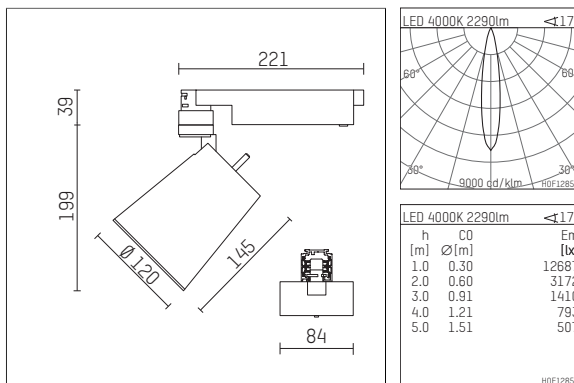

**112 370 14 721 | black**

gin.o 3

spotlight

LED COB | 26 W 4000 K

- spotlight gin.o 3
- with 3 circuit universal adapter
- for Hoffmeister control.x tracks
- circuit selection is possible while adapter is inserted into the track
- passive thermo management
- with LED COB 3000 lm
- colour temperature: 4000 K
- colour rendering index: CRI >90
- L90 / B10 (50.000h)
- SDCM < 2
- net luminous flux: 2290 lm
- total load: 26 W
- luminous efficacy: 88,1 lm/W
- rotationsymmetrical light distribution, spot
- reflector of aluminium, silver anodised
- LED power unit integrated in adapter, electronic (POTI), 220-240 V, 50/60 Hz
- amplitude dimming
- adapter with integrated potentiometer
- dimming range: 100-1 %
- housing of die cast aluminium
- adapter of fibreglass reinforced thermoplastic
- color-, protection- and conversion-filters are available as accessory
- length: 221 mm, width: 84 mm, height: 182 mm
- rotatable 360°, 90° tiltable
- weight: 1,85 kg
- protection rating: IP20
- protection class I
- 5 years Hoffmeister warranty
- Made in Germany
- maximum ambient temperature: 45 ° C
- certificates: manufactured according to DIN VDE 0711 / EN 60598, CE
- colour: black
- 112 370 14 721

### Additional optional accessory components

description accessory general	dimensions in mm	item number	pic.-No.
soft.shape lens for spotlights gin.o and lo.nely size 3	Ø: 100	105782	01
sculpture lens for spotlights gin.o and lo.nely size 3	Ø: 100	105773	02
prismatic glass for spotlights gin.o and lo.nely size 3	Ø: 100	105775	03
honeycomb louver for spotlights gin.o and lo.nely size 3		105761721	04
soft.spot lens for spotlights gin.o and lo.nely size 3	Ø: 100	105774	01