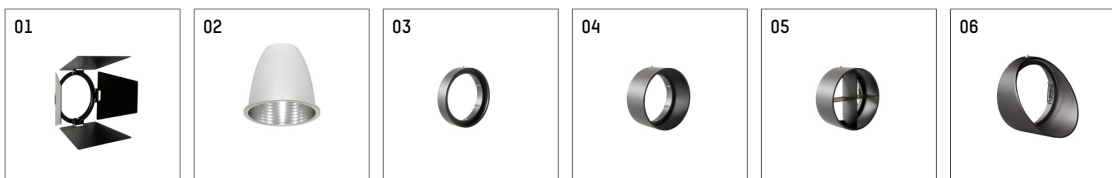

112 370 14 906

accessory

Optional accessories

description accessory general	dimensions in mm	item number	pic.-No.
antiglare flaps for spotlights gin.o and lo.nely size 3		105757	01
changable reflector flood for gin.o 3 and directional spotlight SAM		112 372 00 000	02
changable reflector medium for gin.o 3 and directional spotlight SAM		112 371 00 000	02
connection ring suitable for attachment of accessories for spotlights gin.o and lo.nely size 3		105760721	03
tube screen suitable for attachment of accessories for spotlights gin.o and lo.nely size 3		105759721	04
connection tube with cross louver suitable for attachment of accessories for spotlights gin.o and lo.nely size 3		105758721	05
visor suitable for attachment of accessories for spotlights gin.o and lo.nely size 3		105783721	06