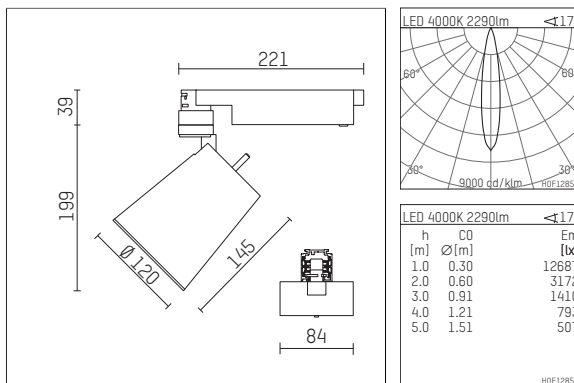

112 370 14 906 | silver

gin.o 3

spotlight

LED COB | 26 W 4000 K

- spotlight gin.o 3
- with 3 circuit universal adapter
- for Hoffmeister control.x tracks
- circuit selection is possible while adapter is inserted into the track
- passive thermo management
- with LED COB 3000 lm
- colour temperature: 4000 K
- colour rendering index: CRI >90
- L90 / B10 (50.000h)
- SDCM < 2
- net luminous flux: 2290 lm
- total load: 26 W
- luminous efficacy: 88,1 lm/W
- rotationsymmetrical light distribution, spot
- reflector of aluminium, silver anodised
- LED power unit integrated in adapter, electronic (POTI), 220-240 V, 50/60 Hz
- amplitude dimming
- adapter with integrated potentiometer
- dimming range: 100-1 %
- housing of die cast aluminium
- adapter of fibreglass reinforced thermoplastic
- color-, protection- and conversion-filters are available as accessory
- length: 221 mm, width: 84 mm, height: 182 mm
- rotatable 360°, 90° tiltable
- weight: 1,85 kg
- protection rating: IP20
- protection class I
- 5 years Hoffmeister warranty
- Made in Germany
- maximum ambient temperature: 45 ° C
- certificates: manufactured according to DIN VDE 0711 / EN 60598, CE
- colour: silver
- 112 370 14 906

Additional optional accessory components

description accessory general	dimensions in mm	item number	pic.-No.
soft.shape lens for spotlights gin.o and lo.nely size 3	Ø: 100	105782	01
sculpture lens for spotlights gin.o and lo.nely size 3	Ø: 100	105773	02
prismatic glass for spotlights gin.o and lo.nely size 3	Ø: 100	105775	03
honeycomb louver for spotlights gin.o and lo.nely size 3		105761721	04
soft.spot lens for spotlights gin.o and lo.nely size 3	Ø: 100	105774	01