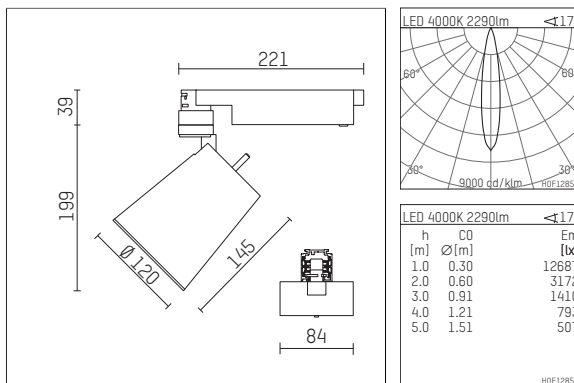

**112 370 14 910 | white**

gin.o 3

spotlight

LED COB | 26 W 4000 K

- spotlight gin.o 3
- with 3 circuit universal adapter
- for Hoffmeister control.x tracks
- circuit selection is possible while adapter is inserted into the track
- passive thermo management
- with LED COB 3000 lm
- colour temperature: 4000 K
- colour rendering index: CRI >90
- L90 / B10 (50.000h)
- SDCM < 2
- net luminous flux: 2290 lm
- total load: 26 W
- luminous efficacy: 88,1 lm/W
- rotationsymmetrical light distribution, spot
- reflector of aluminium, silver anodised
- LED power unit integrated in adapter, electronic (POTI), 220-240 V, 50/60 Hz
- amplitude dimming
- adapter with integrated potentiometer
- dimming range: 100-1 %
- housing of die cast aluminium
- adapter of fibreglass reinforced thermoplastic
- color-, protection- and conversion-filters are available as accessory
- length: 221 mm, width: 84 mm, height: 182 mm
- rotatable 360°, 90° tiltable
- weight: 1,85 kg
- protection rating: IP20
- protection class I
- 5 years Hoffmeister warranty
- Made in Germany
- maximum ambient temperature: 45 ° C
- certificates: manufactured according to DIN VDE 0711 / EN 60598, CE
- colour: white (RAL9016)
- 112 370 14 910

### Additional optional accessory components

description accessory general	dimensions in mm	item number	pic.-No.
soft.shape lens for spotlights gin.o and lo.nely size 3	Ø: 100	105782	01
sculpture lens for spotlights gin.o and lo.nely size 3	Ø: 100	105773	02
prismatic glass for spotlights gin.o and lo.nely size 3	Ø: 100	105775	03
honeycomb louver for spotlights gin.o and lo.nely size 3		105761721	04
soft.spot lens for spotlights gin.o and lo.nely size 3	Ø: 100	105774	01