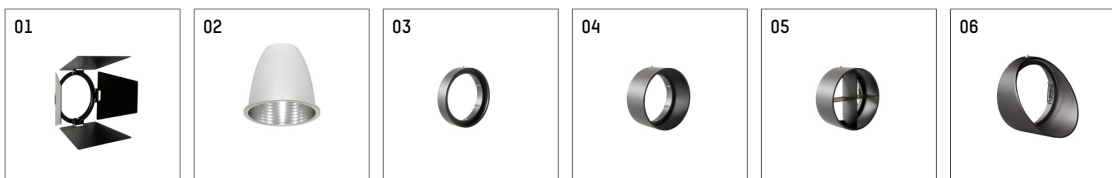

**112 370 14 910 | white**

gin.o 3

spotlight

LED COB | 26 W 4000 K

- spotlight gin.o 3
- with 3 circuit universal adapter
- for Hoffmeister control.x tracks
- circuit selection is possible while adapter is inserted into the track
- passive thermo management
- with LED COB 3000 lm
- colour temperature: 4000 K
- colour rendering index: CRI >90
- L90 / B10 (50.000h)
- SDCM < 2
- net luminous flux: 2290 lm
- total load: 26 W
- luminous efficacy: 88,1 lm/W
- rotationsymmetrical light distribution, spot
- reflector of aluminium, silver anodised
- LED power unit integrated in adapter, electronic (POTI), 220-240 V, 50/60 Hz
- amplitude dimming
- adapter with integrated potentiometer
- dimming range: 100-1 %
- housing of die cast aluminium
- adapter of fibreglass reinforced thermoplastic
- color-, protection- and conversion-filters are available as accessory
- length: 221 mm, width: 84 mm, height: 182 mm
- rotatable 360°, 90° tiltable
- weight: 1,85 kg
- protection rating: IP20
- protection class I
- 5 years Hoffmeister warranty
- Made in Germany
- maximum ambient temperature: 45 ° C
- certificates: manufactured according to DIN VDE 0711 / EN 60598, CE
- colour: white (RAL9016)
- 112 370 14 910

### Optional accessories

description accessory general	dimensions in mm	item number	pic.-No.
antiglare flaps for spotlights gin.o and lo.nely size 3		105757	01
changable reflector flood for gin.o 3 and directional spotlight SAM		112 372 00 000	02
changable reflector medium for gin.o 3 and directional spotlight SAM		112 371 00 000	02
connection ring suitable for attachment of accessories for spotlights gin.o and lo.nely size 3		105760721	03
tube screen suitable for attachment of accessories for spotlights gin.o and lo.nely size 3		105759721	04
connection tube with cross louver suitable for attachment of accessories for spotlights gin.o and lo.nely size 3		105758721	05
visor suitable for attachment of accessories for spotlights gin.o and lo.nely size 3		105783721	06