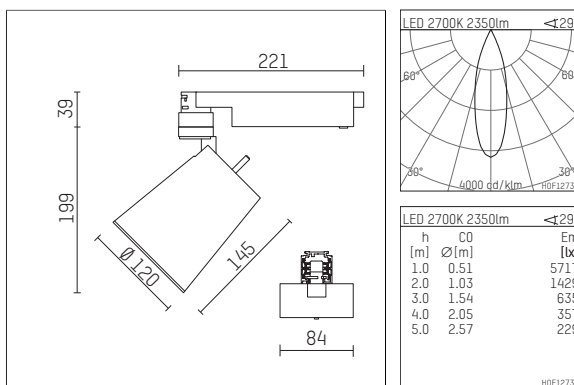

112 371 02 721 D | black

gin.o 3
spotlight
LED COB | 41 W 2700 K

- spotlight gin.o 3
- with 3 circuit DALI adapter
- for Hoffmeister control.x tracks
- circuit selection is possible while adapter is inserted into the track
- passive thermo management
- with LED COB 3000 lm
- colour temperature: 2700 K
- colour rendering index: CRI >90
- L90 / B10 (50.000h)
- SDCM < 2
- net luminous flux: 2350 lm
- total load: 41 W
- luminous efficacy: 57,3 lm/W
- rotationsymmetrical light distribution, medium
- reflector of aluminium, silver anodised
- LED power unit integrated in adapter, electronic (DALI), 220-240 V, 0/50/60 Hz
- amplitude dimming
- dimming range: 100-1 %
- housing of die cast aluminium
- adapter of fibreglass reinforced thermoplastic
- color-, protection- and conversion-filters are available as accessory
- length: 221 mm, width: 84 mm, height: 238 mm
- rotatable 360°, 90° tiltable
- weight: 1,85 kg
- protection rating: IP20
- protection class I
- 5 years Hoffmeister warranty
- Made in Germany
- maximum ambient temperature: 45 ° C
- certificates: manufactured according to DIN VDE 0711 / EN 60598, CE
- colour: black
- 112 371 02 721 D

Additional optional accessory components

description accessory general	dimensions in mm	item number	pic.-No.
soft.shape lens for spotlights gin.o and lo.nely size 3	Ø: 100	105782	01
sculpture lens for spotlights gin.o and lo.nely size 3	Ø: 100	105773	02
prismatic glass for spotlights gin.o and lo.nely size 3	Ø: 100	105775	03
honeycomb louver for spotlights gin.o and lo.nely size 3		105761721	04
soft.spot lens for spotlights gin.o and lo.nely size 3	Ø: 100	105774	01