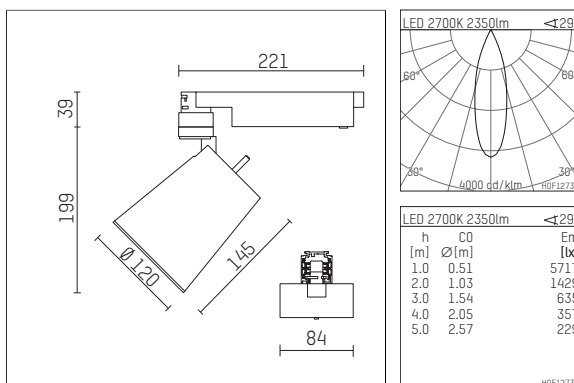

112 371 02 721 | black

gin.o 3

spotlight

LED COB | 41 W 2700 K

- spotlight gin.o 3
- with 3 circuit universal adapter
- for Hoffmeister control.x tracks
- circuit selection is possible while adapter is inserted into the track
- passive thermo management
- with LED COB 3000 lm
- colour temperature: 2700 K
- colour rendering index: CRI >90
- L90 / B10 (50.000h)
- SDCM < 2
- net luminous flux: 2350 lm
- total load: 41 W
- luminous efficacy: 57,3 lm/W
- rotationsymmetrical light distribution, medium
- reflector of aluminium, silver anodised
- LED power unit integrated in adapter, electronic, 220-240 V, 50/60 Hz
- housing of die cast aluminium
- adapter of fibreglass reinforced thermoplastic
- color-, protection- and conversion-filters are available as accessory
- length: 221 mm, width: 84 mm, height: 238 mm
- rotatable 360°, 90° tiltable
- weight: 1,5 kg
- protection rating: IP20
- protection class I
- 5 years Hoffmeister warranty
- Made in Germany
- maximum ambient temperature: 45 °C
- certificates: manufactured according to DIN VDE 0711 / EN 60598, CE
- colour: black
- 112 371 02 721

Additional optional accessory components

description accessory general	dimensions in mm	item number	pic.-No.
soft.shape lens for spotlights gin.o and lo.nely size 3	Ø: 100	105782	01
sculpture lens for spotlights gin.o and lo.nely size 3	Ø: 100	105773	02
prismatic glass for spotlights gin.o and lo.nely size 3	Ø: 100	105775	03
honeycomb louver for spotlights gin.o and lo.nely size 3		105761721	04
soft.spot lens for spotlights gin.o and lo.nely size 3	Ø: 100	105774	01