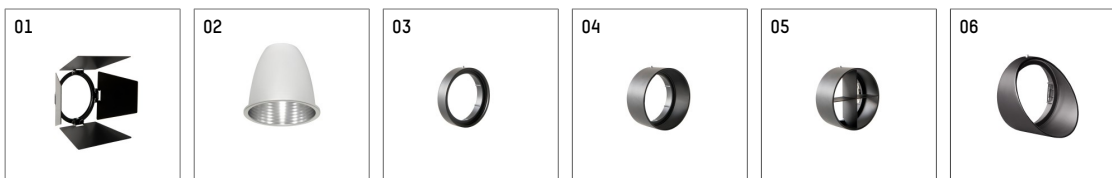

112 371 02 721 | black

gin.o 3

spotlight

LED COB | 41 W 2700 K

- spotlight gin.o 3
- with 3 circuit universal adapter
- for Hoffmeister control.x tracks
- circuit selection is possible while adapter is inserted into the track
- passive thermo management
- with LED COB 3000 lm
- colour temperature: 2700 K
- colour rendering index: CRI >90
- L90 / B10 (50.000h)
- SDCM < 2
- net luminous flux: 2350 lm
- total load: 41 W
- luminous efficacy: 57,3 lm/W
- rotationsymmetrical light distribution, medium
- reflector of aluminium, silver anodised
- LED power unit integrated in adapter, electronic, 220-240 V, 50/60 Hz
- housing of die cast aluminium
- adapter of fibreglass reinforced thermoplastic
- color-, protection- and conversion-filters are available as accessory
- length: 221 mm, width: 84 mm, height: 238 mm
- rotatable 360°, 90° tiltable
- weight: 1,5 kg
- protection rating: IP20
- protection class I
- 5 years Hoffmeister warranty
- Made in Germany
- maximum ambient temperature: 45 °C
- certificates: manufactured according to DIN VDE 0711 / EN 60598, CE
- colour: black
- 112 371 02 721

- Overview of accessories on the following page / s

112 371 02 721
accessory

Optional accessories

description accessory general	dimensions in mm	item number	pic.-No.
antiglare flaps for spotlights gin.o and lo.nely size 3		105757	01
changable reflector spot for gin.o 3 and directional spotlight SAM		112 370 00 000	02
changable reflector flood for gin.o 3 and directional spotlight SAM		112 372 00 000	02
connection ring suitable for attachment of accessories for spotlights gin.o and lo.nely size 3		105760721	03
tube screen suitable for attachment of accessories for spotlights gin.o and lo.nely size 3		105759721	04
connection tube with cross louver suitable for attachment of accessories for spotlights gin.o and lo.nely size 3		105758721	05
visor suitable for attachment of accessories for spotlights gin.o and lo.nely size 3		105783721	06