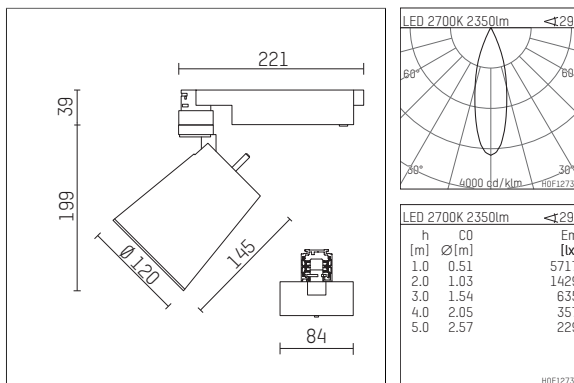

112 371 02 906 D | silver

gin.o 3
spotlight
LED COB | 41 W 2700 K

- spotlight gin.o 3
- with 3 circuit DALI adapter
- for Hoffmeister control.x tracks
- circuit selection is possible while adapter is inserted into the track
- passive thermo management
- with LED COB 3000 lm
- colour temperature: 2700 K
- colour rendering index: CRI >90
- L90 / B10 (50.000h)
- SDCM < 2
- net luminous flux: 2350 lm
- total load: 41 W
- luminous efficacy: 57,3 lm/W
- rotationsymmetrical light distribution, medium
- reflector of aluminium, silver anodised
- LED power unit integrated in adapter, electronic (DALI), 220-240 V, 0/50/60 Hz
- amplitude dimming
- dimming range: 100-1 %
- housing of die cast aluminium
- adapter of fibreglass reinforced thermoplastic
- color-, protection- and conversion-filters are available as accessory
- length: 221 mm, width: 84 mm, height: 238 mm
- rotatable 360°, 90° tiltable
- weight: 1,85 kg
- protection rating: IP20
- protection class I
- 5 years Hoffmeister warranty
- Made in Germany
- maximum ambient temperature: 45 ° C
- certificates: manufactured according to DIN VDE 0711 / EN 60598, CE
- colour: silver
- 112 371 02 906 D

Additional optional accessory components

description accessory general	dimensions in mm	item number	pic.-No.
soft.shape lens for spotlights gin.o and lo.nely size 3	Ø: 100	105782	01
sculpture lens for spotlights gin.o and lo.nely size 3	Ø: 100	105773	02
prismatic glass for spotlights gin.o and lo.nely size 3	Ø: 100	105775	03
honeycomb louver for spotlights gin.o and lo.nely size 3		105761721	04
soft.spot lens for spotlights gin.o and lo.nely size 3	Ø: 100	105774	01