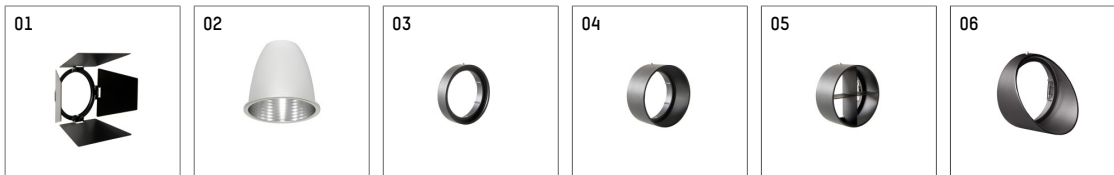

**112 371 02 906 | silver**

gin.o 3  
spotlight  
LED COB | 41 W 2700 K

- spotlight gin.o 3
- with 3 circuit universal adapter
- for Hoffmeister control.x tracks
- circuit selection is possible while adapter is inserted into the track
- passive thermo management
- with LED COB 3000 lm
- colour temperature: 2700 K
- colour rendering index: CRI >90
- L90 / B10 (50.000h)
- SDCM < 2
- net luminous flux: 2350 lm
- total load: 41 W
- luminous efficacy: 57,3 lm/W
- rotationsymmetrical light distribution, medium
- reflector of aluminium, silver anodised
- LED power unit integrated in adapter, electronic, 220-240 V, 50/60 Hz
- housing of die cast aluminium
- adapter of fibreglass reinforced thermoplastic
- color-, protection- and conversion-filters are available as accessory
- length: 221 mm, width: 84 mm, height: 238 mm
- rotatable 360°, 90° tiltable
- weight: 1,5 kg
- protection rating: IP20
- protection class I
- 5 years Hoffmeister warranty
- Made in Germany
- maximum ambient temperature: 45 °C
- certificates: manufactured according to DIN VDE 0711 / EN 60598, CE
- colour: silver
- 112 371 02 906

### Optional accessories

description accessory general	dimensions in mm	item number	pic.-No.
antiglare flaps for spotlights gin.o and lo.nely size 3		105757	01
changable reflector spot for gin.o 3 and directional spotlight SAM		112 370 00 000	02
changable reflector flood for gin.o 3 and directional spotlight SAM		112 372 00 000	02
connection ring suitable for attachment of accessories for spotlights gin.o and lo.nely size 3		105760906	03
tube screen suitable for attachment of accessories for spotlights gin.o and lo.nely size 3		105759906	04
connection tube with cross louver suitable for attachment of accessories for spotlights gin.o and lo.nely size 3		105758906	05
visor suitable for attachment of accessories for spotlights gin.o and lo.nely size 3		105783906	06