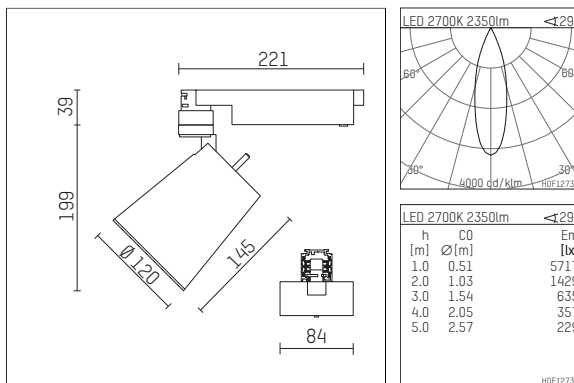

**112 371 02 906 | silver**

gin.o 3  
spotlight  
LED COB | 41 W 2700 K

- spotlight gin.o 3
- with 3 circuit universal adapter
- for Hoffmeister control.x tracks
- circuit selection is possible while adapter is inserted into the track
- passive thermo management
- with LED COB 3000 lm
- colour temperature: 2700 K
- colour rendering index: CRI >90
- L90 / B10 (50.000h)
- SDCM < 2
- net luminous flux: 2350 lm
- total load: 41 W
- luminous efficacy: 57,3 lm/W
- rotationsymmetrical light distribution, medium
- reflector of aluminium, silver anodised
- LED power unit integrated in adapter, electronic, 220-240 V, 50/60 Hz
- housing of die cast aluminium
- adapter of fibreglass reinforced thermoplastic
- color-, protection- and conversion-filters are available as accessory
- length: 221 mm, width: 84 mm, height: 238 mm
- rotatable 360°, 90° tiltable
- weight: 1,5 kg
- protection rating: IP20
- protection class I
- 5 years Hoffmeister warranty
- Made in Germany
- maximum ambient temperature: 45 °C
- certificates: manufactured according to DIN VDE 0711 / EN 60598, CE
- colour: silver
- 112 371 02 906

### Additional optional accessory components

description accessory general	dimensions in mm	item number	pic.-No.
soft.shape lens for spotlights gin.o and lo.nely size 3	Ø: 100	105782	01
sculpture lens for spotlights gin.o and lo.nely size 3	Ø: 100	105773	02
prismatic glass for spotlights gin.o and lo.nely size 3	Ø: 100	105775	03
honeycomb louver for spotlights gin.o and lo.nely size 3		105761721	04
soft.spot lens for spotlights gin.o and lo.nely size 3	Ø: 100	105774	01