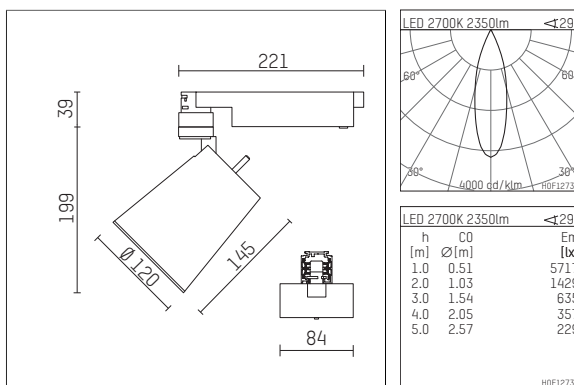

**112 371 02 910 D | white**

gin.o 3

spotlight

LED COB | 41 W 2700 K

- spotlight gin.o 3
- with 3 circuit DALI adapter
- for Hoffmeister control.x tracks
- circuit selection is possible while adapter is inserted into the track
- passive thermo management
- with LED COB 3000 lm
- colour temperature: 2700 K
- colour rendering index: CRI >90
- L90 / B10 (50.000h)
- SDCM < 2
- net luminous flux: 2350 lm
- total load: 41 W
- luminous efficacy: 57,3 lm/W
- rotationsymmetrical light distribution, medium
- reflector of aluminium, silver anodised
- LED power unit integrated in adapter, electronic (DALI), 220-240 V, 0/50/60 Hz
- amplitude dimming
- dimming range: 100-1 %
- housing of die cast aluminium
- adapter of fibreglass reinforced thermoplastic
- color-, protection- and conversion-filters are available as accessory
- length: 221 mm, width: 84 mm, height: 238 mm
- rotatable 360°, 90° tiltable
- weight: 1,85 kg
- protection rating: IP20
- protection class I
- 5 years Hoffmeister warranty
- Made in Germany
- maximum ambient temperature: 45 ° C
- certificates: manufactured according to DIN VDE 0711 / EN 60598, CE
- colour: white (RAL9016)
- 112 371 02 910 D

### Additional optional accessory components

description accessory general	dimensions in mm	item number	pic.-No.
soft.shape lens for spotlights gin.o and lo.nely size 3	Ø: 100	105782	01
sculpture lens for spotlights gin.o and lo.nely size 3	Ø: 100	105773	02
prismatic glass for spotlights gin.o and lo.nely size 3	Ø: 100	105775	03
honeycomb louver for spotlights gin.o and lo.nely size 3		105761721	04
soft.spot lens for spotlights gin.o and lo.nely size 3	Ø: 100	105774	01