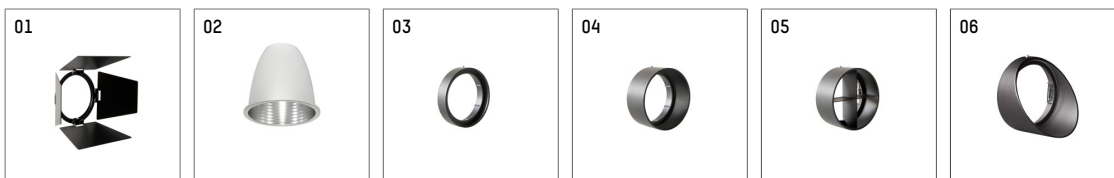

**112 371 02 910 D | white**

gin.o 3

spotlight

LED COB | 41 W 2700 K

- spotlight gin.o 3
- with 3 circuit DALI adapter
- for Hoffmeister control.x tracks
- circuit selection is possible while adapter is inserted into the track
- passive thermo management
- with LED COB 3000 lm
- colour temperature: 2700 K
- colour rendering index: CRI >90
- L90 / B10 (50.000h)
- SDCM < 2
- net luminous flux: 2350 lm
- total load: 41 W
- luminous efficacy: 57,3 lm/W
- rotationsymmetrical light distribution, medium
- reflector of aluminium, silver anodised
- LED power unit integrated in adapter, electronic (DALI), 220-240 V, 0/50/60 Hz
- amplitude dimming
- dimming range: 100-1 %
- housing of die cast aluminium
- adapter of fibreglass reinforced thermoplastic
- color-, protection- and conversion-filters are available as accessory
- length: 221 mm, width: 84 mm, height: 238 mm
- rotatable 360°, 90° tiltable
- weight: 1,85 kg
- protection rating: IP20
- protection class I
- 5 years Hoffmeister warranty
- Made in Germany
- maximum ambient temperature: 45 ° C
- certificates: manufactured according to DIN VDE 0711 / EN 60598, CE
- colour: white (RAL9016)
- 112 371 02 910 D

### Optional accessories

description accessory general	dimensions in mm	item number	pic.-No.
antiglare flaps for spotlights gin.o and lo.nely size 3		105757	01
changable reflector spot for gin.o 3 and directional spotlight SAM		112 370 00 000	02
changable reflector flood for gin.o 3 and directional spotlight SAM		112 372 00 000	02
connection ring suitable for attachment of accessories for spotlights gin.o and lo.nely size 3		105760910	03
tube screen suitable for attachment of accessories for spotlights gin.o and lo.nely size 3		105759910	04
connection tube with cross louver suitable for attachment of accessories for spotlights gin.o and lo.nely size 3		105758910	05
visor suitable for attachment of accessories for spotlights gin.o and lo.nely size 3		105783910	06