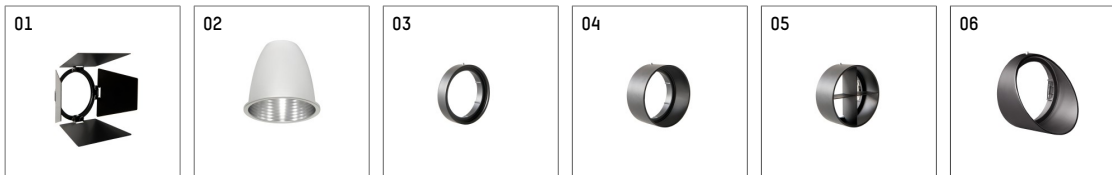

112 371 02 910 | white

gin.o 3 | *UNDEFINED TEXT*
spotlight
LED COB | 41 W 2700 K

- spotlight gin.o 3 *UNDEFINED TEXT*
- with 3 circuit universal adapter
- for Hoffmeister control.x tracks
- circuit selection is possible while adapter is inserted into the track
- passive thermo management
- with LED COB 3000 lm
- colour temperature: 2700 K
- colour rendering index: CRI >90
- L90 / B10 (50.000h)
- SDCM < 2
- net luminous flux: 2350 lm
- total load: 41 W
- luminous efficacy: 57,3 lm/W
- rotationsymmetrical light distribution, medium
- reflector of aluminium, silver anodised
- LED power unit integrated in adapter, electronic, 220-240 V, 50/60 Hz
- housing of die cast aluminium
- adapter of fibreglass reinforced thermoplastic
- color-, protection- and conversion-filters are available as accessory
- length: 221 mm, width: 84 mm, height: 238 mm
- rotatable 360°, 90° tiltable
- weight: 1,5 kg
- protection rating: IP20
- protection class I
- 5 years Hoffmeister warranty
- Made in Germany
- maximum ambient temperature: 45 °C
- certificates: manufactured according to DIN VDE 0711 / EN 60598, CE
- colour: white (RAL9016)
- 112 371 02 910

- Overview of accessories on the following page / s

112 371 02 910

accessory

Optional accessories

description accessory general	dimensions in mm	item number	pic.-No.
antiglare flaps for spotlights gin.o and lo.nely size 3		105757	01
changable reflector spot for gin.o 3 and directional spotlight SAM		112 370 00 000	02
changable reflector flood for gin.o 3 and directional spotlight SAM		112 372 00 000	02
connection ring suitable for attachment of accessories for spotlights gin.o and lo.nely size 3		105760910	03
tube screen suitable for attachment of accessories for spotlights gin.o and lo.nely size 3		105759910	04
connection tube with cross louver suitable for attachment of accessories for spotlights gin.o and lo.nely size 3		105758910	05
visor suitable for attachment of accessories for spotlights gin.o and lo.nely size 3		105783910	06