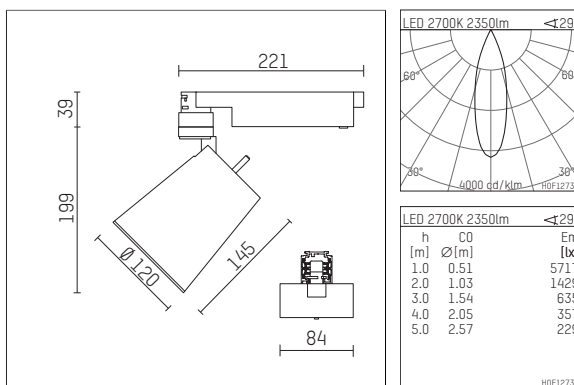

112 371 02 910 | white

gin.o 3 | *UNDEFINED TEXT*
spotlight
LED COB | 41 W 2700 K

- spotlight gin.o 3 *UNDEFINED TEXT*
- with 3 circuit universal adapter
- for Hoffmeister control.x tracks
- circuit selection is possible while adapter is inserted into the track
- passive thermo management
- with LED COB 3000 lm
- colour temperature: 2700 K
- colour rendering index: CRI >90
- L90 / B10 (50.000h)
- SDCM < 2
- net luminous flux: 2350 lm
- total load: 41 W
- luminous efficacy: 57,3 lm/W
- rotationsymmetrical light distribution, medium
- reflector of aluminium, silver anodised
- LED power unit integrated in adapter, electronic, 220-240 V, 50/60 Hz
- housing of die cast aluminium
- adapter of fibreglass reinforced thermoplastic
- color-, protection- and conversion-filters are available as accessory
- length: 221 mm, width: 84 mm, height: 238 mm
- rotatable 360°, 90° tiltable
- weight: 1,5 kg
- protection rating: IP20
- protection class I
- 5 years Hoffmeister warranty
- Made in Germany
- maximum ambient temperature: 45 °C
- certificates: manufactured according to DIN VDE 0711 / EN 60598, CE
- colour: white (RAL9016)
- 112 371 02 910

Additional optional accessory components

description accessory general	dimensions in mm	item number	pic.-No.
soft.shape lens for spotlights gin.o and lo.nely size 3	Ø: 100	105782	01
sculpture lens for spotlights gin.o and lo.nely size 3	Ø: 100	105773	02
prismatic glass for spotlights gin.o and lo.nely size 3	Ø: 100	105775	03
honeycomb louver for spotlights gin.o and lo.nely size 3		105761721	04
soft.spot lens for spotlights gin.o and lo.nely size 3	Ø: 100	105774	01