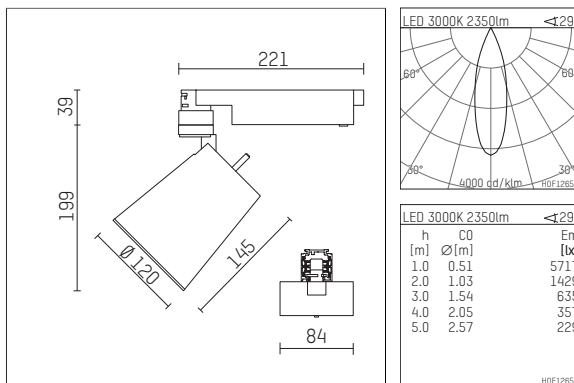

112 371 03 721 D | black

gin.o 3
spotlight
LED COB | 26 W 3000 K

- spotlight gin.o 3
- with 3 circuit DALI adapter
- for Hoffmeister control.x tracks
- circuit selection is possible while adapter is inserted into the track
- passive thermo management
- with LED COB 3000 lm
- colour temperature: 3000 K
- colour rendering index: CRI >90
- L90 / B10 (50.000h)
- SDCM < 2
- net luminous flux: 2350 lm
- total load: 26 W
- luminous efficacy: 90,4 lm/W
- rotationsymmetrical light distribution, medium
- reflector of aluminium, silver anodised
- LED power unit integrated in adapter, electronic (DALI), 220-240 V, 0/50/60 Hz
- amplitude dimming
- dimming range: 100-1 %
- housing of die cast aluminium
- adapter of fibreglass reinforced thermoplastic
- color-, protection- and conversion-filters are available as accessory
- length: 221 mm, width: 84 mm, height: 238 mm
- rotatable 360°, 90° tilttable
- weight: 1,85 kg
- protection rating: IP20
- protection class I
- 5 years Hoffmeister warranty
- Made in Germany
- maximum ambient temperature: 45 ° C
- certificates: manufactured according to DIN VDE 0711 / EN 60598, CE
- colour: black
- 112 371 03 721 D

Additional optional accessory components

description accessory general	dimensions in mm	item number	pic.-No.
soft.shape lens for spotlights gin.o and lo.nely size 3	Ø: 100	105782	01
sculpture lens for spotlights gin.o and lo.nely size 3	Ø: 100	105773	02
prismatic glass for spotlights gin.o and lo.nely size 3	Ø: 100	105775	03
honeycomb louver for spotlights gin.o and lo.nely size 3		105761721	04
soft.spot lens for spotlights gin.o and lo.nely size 3	Ø: 100	105774	01