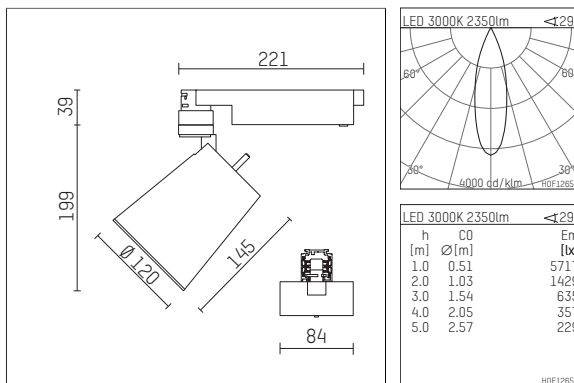

112 371 03 721 | black

gin.o 3

spotlight

LED COB | 26 W 3000 K

- spotlight gin.o 3
- with 3 circuit universal adapter
- for Hoffmeister control.x tracks
- circuit selection is possible while adapter is inserted into the track
- passive thermo management
- with LED COB 3000 lm
- colour temperature: 3000 K
- colour rendering index: CRI >90
- L90 / B10 (50.000h)
- SDCM < 2
- net luminous flux: 2350 lm
- total load: 26 W
- luminous efficacy: 90,4 lm/W
- rotationsymmetrical light distribution, medium
- reflector of aluminium, silver anodised
- LED power unit integrated in adapter, electronic, 220-240 V, 50/60 Hz
- housing of die cast aluminium
- adapter of fibreglass reinforced thermoplastic
- color-, protection- and conversion-filters are available as accessory
- length: 221 mm, width: 84 mm, height: 238 mm
- rotatable 360°, 90° tiltable
- weight: 1,5 kg
- protection rating: IP20
- protection class I
- 5 years Hoffmeister warranty
- Made in Germany
- maximum ambient temperature: 45 °C
- certificates: manufactured according to DIN VDE 0711 / EN 60598, CE
- colour: black
- 112 371 03 721

Additional optional accessory components

description accessory general	dimensions in mm	item number	pic.-No.
soft.shape lens for spotlights gin.o and lo.nely size 3	Ø: 100	105782	01
sculpture lens for spotlights gin.o and lo.nely size 3	Ø: 100	105773	02
prismatic glass for spotlights gin.o and lo.nely size 3	Ø: 100	105775	03
honeycomb louver for spotlights gin.o and lo.nely size 3		105761721	04
soft.spot lens for spotlights gin.o and lo.nely size 3	Ø: 100	105774	01