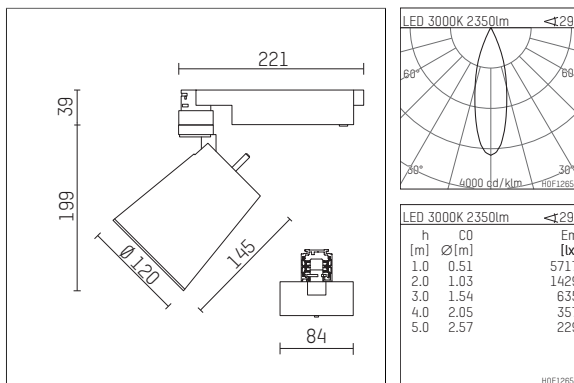

## 112 371 03 906 D | silver

gin.o 3  
spotlight  
LED COB | 26 W 3000 K

- spotlight gin.o 3
- with 3 circuit DALI adapter
- for Hoffmeister control.x tracks
- circuit selection is possible while adapter is inserted into the track
- passive thermo management
- with LED COB 3000 lm
- colour temperature: 3000 K
- colour rendering index: CRI >90
- L90 / B10 (50.000h)
- SDCM < 2
- net luminous flux: 2350 lm
- total load: 26 W
- luminous efficacy: 90,4 lm/W
- rotationsymmetrical light distribution, medium
- reflector of aluminium, silver anodised
- LED power unit integrated in adapter, electronic (DALI), 220-240 V, 0/50/60 Hz
- amplitude dimming
- dimming range: 100-1 %
- housing of die cast aluminium
- adapter of fibreglass reinforced thermoplastic
- color-, protection- and conversion-filters are available as accessory
- length: 221 mm, width: 84 mm, height: 238 mm
- rotatable 360°, 90° tilttable
- weight: 1,85 kg
- protection rating: IP20
- protection class I
- 5 years Hoffmeister warranty
- Made in Germany
- maximum ambient temperature: 45 ° C
- certificates: manufactured according to DIN VDE 0711 / EN 60598, CE
- colour: silver
- 112 371 03 906 D

### Additional optional accessory components

description accessory general	dimensions in mm	item number	pic.-No.
soft.shape lens for spotlights gin.o and lo.nely size 3	Ø: 100	105782	01
sculpture lens for spotlights gin.o and lo.nely size 3	Ø: 100	105773	02
prismatic glass for spotlights gin.o and lo.nely size 3	Ø: 100	105775	03
honeycomb louver for spotlights gin.o and lo.nely size 3		105761721	04
soft.spot lens for spotlights gin.o and lo.nely size 3	Ø: 100	105774	01