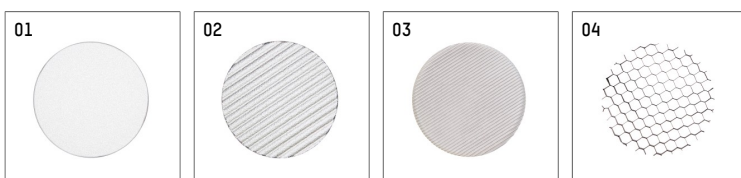

### Optional accessories

description accessory general	dimensions in mm	item number	pic.-No.
antiglare flaps for spotlights gin.o and lo.nely size 3		105757	01
changable reflector spot for gin.o 3 and directional spotlight SAM		112 370 00 000	02
changable reflector flood for gin.o 3 and directional spotlight SAM		112 372 00 000	02
connection ring suitable for attachment of accessories for spotlights gin.o and lo.nely size 3		105760906	03
tube screen suitable for attachment of accessories for spotlights gin.o and lo.nely size 3		105759906	04
connection tube with cross louver suitable for attachment of accessories for spotlights gin.o and lo.nely size 3		105758906	05
visor suitable for attachment of accessories for spotlights gin.o and lo.nely size 3		105783906	06

### Additional optional accessory components

description accessory general	dimensions in mm	item number	pic.-No.
soft.shape lens for spotlights gin.o and lo.nely size 3	Ø: 100	105782	01
sculpture lens for spotlights gin.o and lo.nely size 3	Ø: 100	105773	02
prismatic glass for spotlights gin.o and lo.nely size 3	Ø: 100	105775	03
honeycomb louver for spotlights gin.o and lo.nely size 3		105761721	04
soft.spot lens for spotlights gin.o and lo.nely size 3	Ø: 100	105774	01