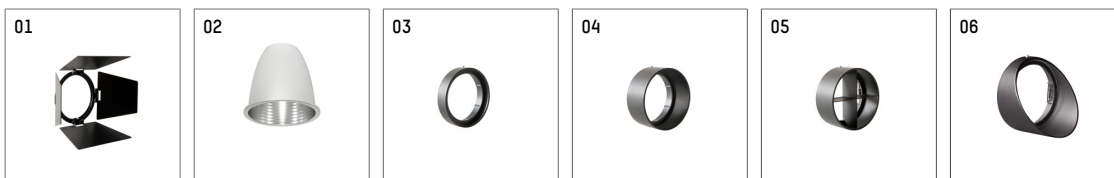

### Optional accessories

description accessory general	dimensions in mm	item number	pic.-No.
antiglare flaps for spotlights gin.o and lo.nely size 3		105757	01
changable reflector spot for gin.o 3 and directional spotlight SAM		112 370 00 000	02
changable reflector flood for gin.o 3 and directional spotlight SAM		112 372 00 000	02
connection ring suitable for attachment of accessories for spotlights gin.o and lo.nely size 3		105760906	03
tube screen suitable for attachment of accessories for spotlights gin.o and lo.nely size 3		105759906	04
connection tube with cross louver suitable for attachment of accessories for spotlights gin.o and lo.nely size 3		105758906	05
visor suitable for attachment of accessories for spotlights gin.o and lo.nely size 3		105783906	06

### Additional optional accessory components

description accessory general	dimensions in mm	item number	pic.-No.
soft.shape lens for spotlights gin.o and lo.nely size 3	Ø: 100	105782	01
sculpture lens for spotlights gin.o and lo.nely size 3	Ø: 100	105773	02
prismatic glass for spotlights gin.o and lo.nely size 3	Ø: 100	105775	03
honeycomb louver for spotlights gin.o and lo.nely size 3		105761721	04
soft.spot lens for spotlights gin.o and lo.nely size 3	Ø: 100	105774	01