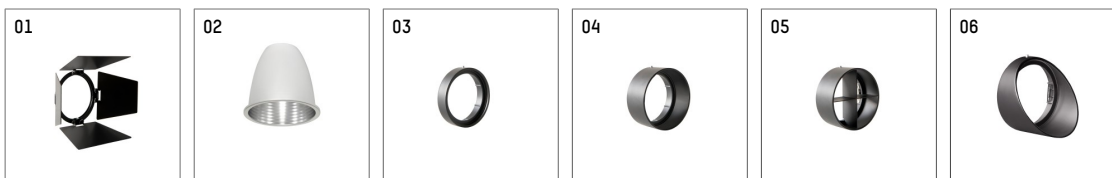

112 371 03 910 D
accessory

Optional accessories

description accessory general	dimensions in mm	item number	pic.-No.
antiglare flaps for spotlights gin.o and lo.nely size 3		105757	01
changable reflector spot for gin.o 3 and directional spotlight SAM		112 370 00 000	02
changable reflector flood for gin.o 3 and directional spotlight SAM		112 372 00 000	02
connection ring suitable for attachment of accessories for spotlights gin.o and lo.nely size 3		105760910	03
tube screen suitable for attachment of accessories for spotlights gin.o and lo.nely size 3		105759910	04
connection tube with cross louver suitable for attachment of accessories for spotlights gin.o and lo.nely size 3		105758910	05
visor suitable for attachment of accessories for spotlights gin.o and lo.nely size 3		105783910	06