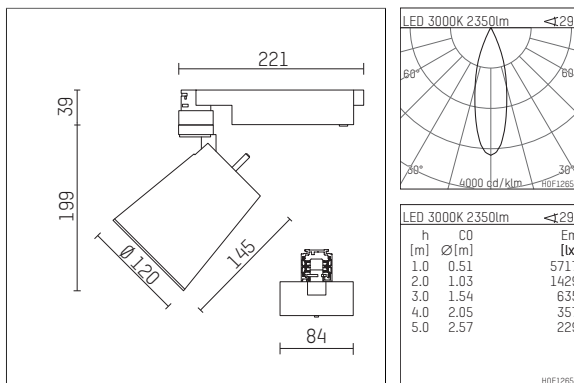

112 371 03 910 D | white

gin.o 3
spotlight
LED COB | 26 W 3000 K

- spotlight gin.o 3
- with 3 circuit DALI adapter
- for Hoffmeister control.x tracks
- circuit selection is possible while adapter is inserted into the track
- passive thermo management
- with LED COB 3000 lm
- colour temperature: 3000 K
- colour rendering index: CRI >90
- L90 / B10 (50.000h)
- SDCM < 2
- net luminous flux: 2350 lm
- total load: 26 W
- luminous efficacy: 90,4 lm/W
- rotationsymmetrical light distribution, medium
- reflector of aluminium, silver anodised
- LED power unit integrated in adapter, electronic (DALI), 220-240 V, 0/50/60 Hz
- amplitude dimming
- dimming range: 100-1 %
- housing of die cast aluminium
- adapter of fibreglass reinforced thermoplastic
- color-, protection- and conversion-filters are available as accessory
- length: 221 mm, width: 84 mm, height: 238 mm
- rotatable 360°, 90° tilttable
- weight: 1,85 kg
- protection rating: IP20
- protection class I
- 5 years Hoffmeister warranty
- Made in Germany
- maximum ambient temperature: 45 ° C
- certificates: manufactured according to DIN VDE 0711 / EN 60598, CE
- colour: white (RAL9016)
- 112 371 03 910 D

Additional optional accessory components

description accessory general	dimensions in mm	item number	pic.-No.
soft.shape lens for spotlights gin.o and lo.nely size 3	Ø: 100	105782	01
sculpture lens for spotlights gin.o and lo.nely size 3	Ø: 100	105773	02
prismatic glass for spotlights gin.o and lo.nely size 3	Ø: 100	105775	03
honeycomb louver for spotlights gin.o and lo.nely size 3		105761721	04
soft.spot lens for spotlights gin.o and lo.nely size 3	Ø: 100	105774	01