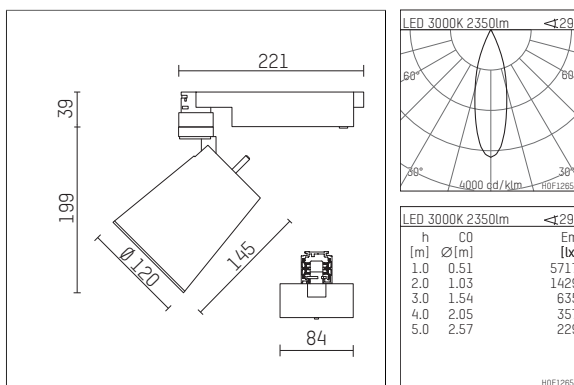

112 371 03 910 | white

gin.o 3

spotlight

LED COB | 26 W 3000 K

- spotlight gin.o 3
- with 3 circuit universal adapter
- for Hoffmeister control.x tracks
- circuit selection is possible while adapter is inserted into the track
- passive thermo management
- with LED COB 3000 lm
- colour temperature: 3000 K
- colour rendering index: CRI >90
- L90 / B10 (50.000h)
- SDCM < 2
- net luminous flux: 2350 lm
- total load: 26 W
- luminous efficacy: 90,4 lm/W
- rotationsymmetrical light distribution, medium
- reflector of aluminium, silver anodised
- LED power unit integrated in adapter, electronic, 220-240 V, 50/60 Hz
- housing of die cast aluminium
- adapter of fibreglass reinforced thermoplastic
- color-, protection- and conversion-filters are available as accessory
- length: 221 mm, width: 84 mm, height: 238 mm
- rotatable 360°, 90° tiltable
- weight: 1,5 kg
- protection rating: IP20
- protection class I
- 5 years Hoffmeister warranty
- Made in Germany
- maximum ambient temperature: 45 °C
- certificates: manufactured according to DIN VDE 0711 / EN 60598, CE
- colour: white (RAL9016)
- 112 371 03 910

Additional optional accessory components

description accessory general	dimensions in mm	item number	pic.-No.
soft.shape lens for spotlights gin.o and lo.nely size 3	Ø: 100	105782	01
sculpture lens for spotlights gin.o and lo.nely size 3	Ø: 100	105773	02
prismatic glass for spotlights gin.o and lo.nely size 3	Ø: 100	105775	03
honeycomb louver for spotlights gin.o and lo.nely size 3		105761721	04
soft.spot lens for spotlights gin.o and lo.nely size 3	Ø: 100	105774	01